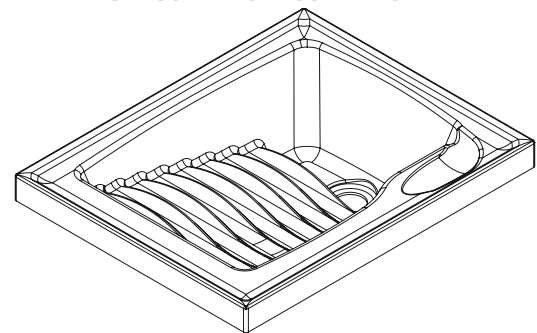

- Polished white granite

code
900

- Polished Bone granite

code
902

MATERIAL

PORCELANA FRÍA® / CULTURED MARBLE (POLIESTER RESIN WITH CALCIUM CARBONATE).

DIMENSIONES / DIMENSIONS

*Las dimensiones del lavarropas tienen una tolerancia de +/- 5mm por características del material. / The dimensions of the laundry sink have a tolerance of +/- 5mm by material characteristics.

LARGO LENGTH	ANCHO WIDTH	ALTO HIGH	PROF. DEPTH
48 cm 19"	60 cm 23.6"	19,4 cm 7.6"	18.5 cm 7.2"

VISTA FRONTAL / FRONT VIEW

VISTA EN PLANTA / UPPER VIEW

VISTA ISOMETRICA / ISOMETRIC VIEW

CODIGO PARA PEDIDOS / ORDERING CODES