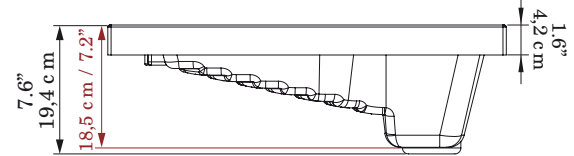

- Polished white granite

code
900

- Polished Bone granite

code
902

MATERIAL

PORCELANA FRÍA® / CULTURED MARBLE (POLIESTER RESIN WITH CALCIUM CARBONATE).

DIMENSIONES / DIMENSIONS

*Las dimensiones del lavarropas tienen una tolerancia de +/- 5mm por características del material. / The dimensions of the laundry sink have a tolerance of +/- 5mm by material characteristics.

LARGO LENGTH	ANCHO WIDTH	ALTO HIGH	PROF. DEPTH
48 cm 19"	60 cm 23.6"	19,4 cm 7.6"	18.5 cm 7.2"

VISTA FRONTAL / FRONT VIEW

VISTA EN PLANTA / UPPER VIEW

VISTA ISOMETRICA / ISOMETRIC VIEW

CODIGO PARA PEDIDOS / ORDERING CODES