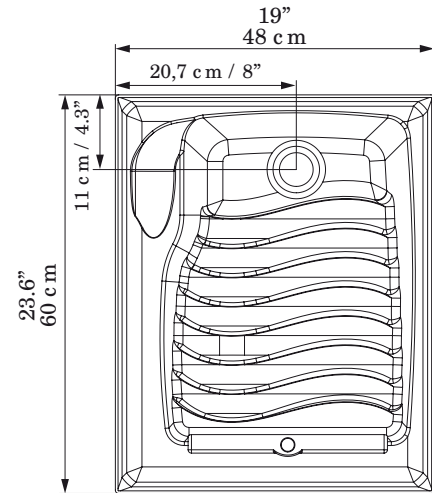

- Polished white granite

code
900

- Polished Bone granite

code
902

MATERIAL

PORCELANA FRÍA® / CULTURED MARBLE (POLIESTER RESIN WITH CALCIUM CARBONATE).

DIMENSIONES / DIMENSIONS

*Las dimensiones del lavarropas tienen una tolerancia de +/- 5mm por características del material. / The dimensions of the laundry sink have a tolerance of +/- 5mm by material characteristics.

LARGO LENGTH	ANCHO WIDTH	ALTO HIGH	PROF. DEPTH
48 cm 19"	60 cm 23.6"	19,4 cm 7.6"	18.5 cm 7.2"

VISTA FRONTAL / FRONT VIEW

VISTA EN PLANTA / UPPER VIEW

VISTA ISOMETRICA / ISOMETRIC VIEW

CODIGO PARA PEDIDOS / ORDERING CODES