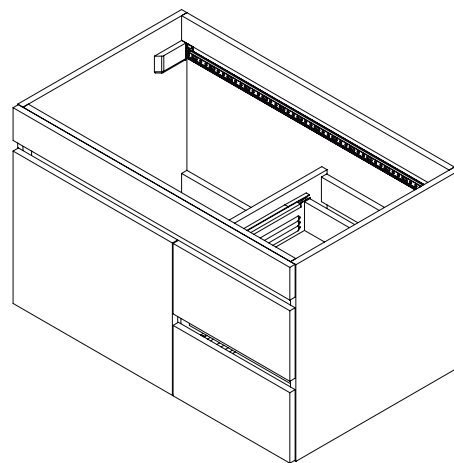

VISTA ISOMETRICA / ISOMETRIC VIEW

COLOR

- BLANCO.

MATERIAL

MDF con puertas y cajones termolaminados en PVC, acabado blanco brillante. bisagras cierre suave (calidad europea).

COLORS

- WHITE.

MATERIAL

MDF with PVC thermo-laminated doors and drawers, glossy white finish. Soft closing hinges (European quality).

CODIGO PARA PEDIDOS / ORDERING CODES

CBAN15-0007-00T

Mueble Vitelli GOLD 79x48cm (línea Class Gold) /
Vitelli GOLD cabinet 31" x 19" (Class Gold line).

FIRPLAK
www.Firplak.com

Calle 29 No 41-15 - Itagüí, Antioquia, Colombia
Tel. 574+ 444 17 71 | email: info@firplak.com
SERV. AL CLIENTE. ervicioalcliente@firplak.com