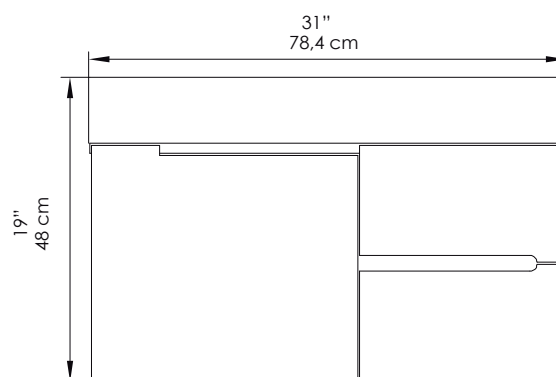

VISTA FRONTAL / FRONT VIEW