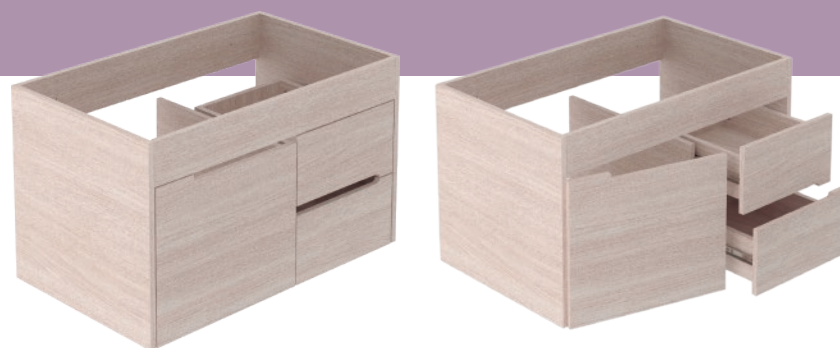

VISTA ISOMETRICA / ISOMETRIC VIEW

MATERIAL

• El mueble es en aglomerado enchapado con melamina, con canto de 0,45 mm.

COLORES

Colores disponibles según temporada e inventario

MATERIAL

The cabinet is made particle board covered whit melamine, whit a edge of 0,45 mm .

COLORS

Available colors according to stock and season collection

CODIGO PARA PEDIDOS / ORDERING CODES

VBAN05-0019-000

Mueble Tiziano 79x48 cm (línea Lifel) /
Tiziano 31" x19" cabinet sink (life line).

Código N° 2581-1

FIRPLAK
www.Firplak.com

Calle 29 No 41-15 - Itagüí, Antioquia, Colombia
Tel. 574+ 444 17 71 | email: info@firplak.com
SERV. AL CLIENTE. ervicioalcliente@firplak.com