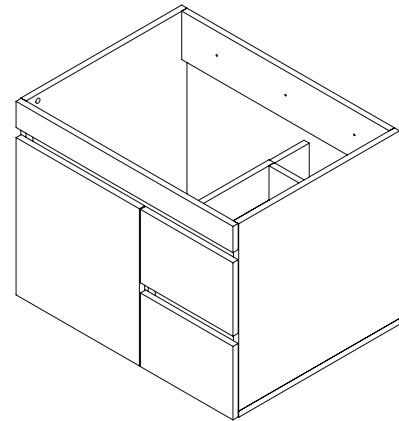

Mueble Viteli 63 x 48

Viteli cabinet 24.8" x 19"

DIMENSIONES / DIMENSIONS

ANCHO WIDTH	FONDO DEPTH	ALTO HIGH
62,4 cm 24.8"	47,6 cm 18.7"	48 cm 19"

ESPECIFICACIONES

- Mueble para lavamanos vanity.
- Riel oculto cierre suave.
- Bisagras cierre lento.

ADVANTAGES

- Easy to install.
- Internal drawers have a (U shape) design that provides easy installation for the siphon.
- Cabinet mounting assembly with specific evidence (minifix and wooden pins).
- One color inside and outside of the cabinet.
- Cabinet elevated from the floor providing security against moisture.

VISTA LATERAL / LATERAL VIEW

VISTA FRONTAL / FRONT VIEW

VISTA ISOMETRICA / ISOMETRIC VIEW

MATERIAL

• El mueble es en aglomerado enchapado con melamina, con canto de 2 mm.

MATERIAL

The cabinet is made particle board covered whit melamine, whit a edge of 2 mm .