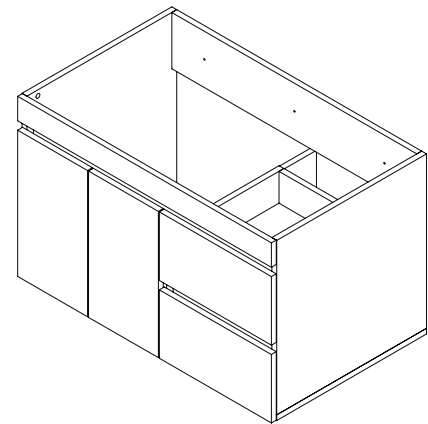

Mueble Viteli 79 x 48

Viteli cabinet 31" x 19"

DIMENSIONES / DIMENSIONS

ANCHO WIDTH	FONDO DEPTH	ALTO HIGH
78,4 cm 30.8"	47,6 cm 18.7"	48 cm 19"

ESPECIFICACIONES

- Mueble para lavamanos vanity.
- Riel oculto cierre suave.
- Bisagras cierre lento.

ADVANTAGES

- Easy to install.
- Internal drawers have a (U shape) design that provides easy installation for the siphon.
- Cabinet mounting assembly with specific evidence (minifix and wooden pins).
- One color inside and outside of the cabinet.
- Cabinet elevated from the floor providing security against moisture.

VISTA LATERAL / LATERAL VIEW

VISTA FRONTAL / FRONT VIEW

VISTA ISOMETRICA / ISOMETRIC VIEW

MATERIAL

• El mueble es en aglomerado enchapado con melamina, con canto de 2 mm.

MATERIAL

The cabinet is made particle board covered whit melamine, whit a edge of 2 mm .