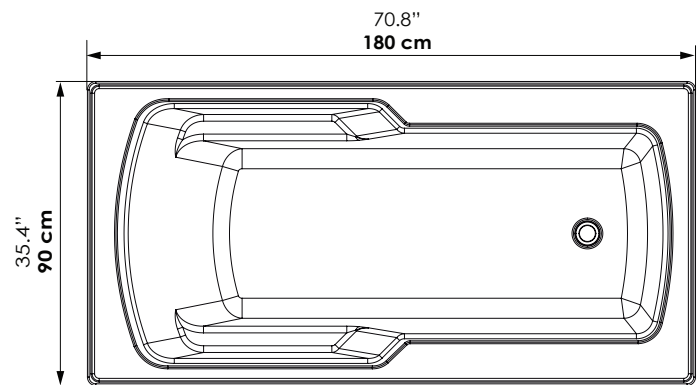

Vista frontal / Front view