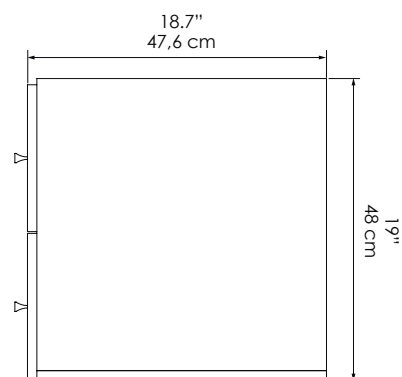

VENTAJAS

- Cierre lento, canto 2 mm.
- Los cajones internos tienen un diseño en U, que proporciona la fácil instalación del sifón.
- Mueble con fijación de ensamble con elementos precisos (minifix y tarugos).
- Muebles de un solo color por dentro y por fuera.
- Puede instalarse con lavamanos tipo vanity.
- Muebles elevados del piso que proporcionan seguridad contra la humedad.

SPECIFICATIONS

- Vanity sink cabinet.
- Hidden soft closing slides.

IMPORTANT

- To clean the cabinet use a wet or dry cloth with few detergent.
- Do not paint or varnish the cabinet.
- Do not expose it to outdoors.
- Do not drag it, this can cause structural damage.
- For safety, do not allow children to play with the cabinet.
- Do not use the cabinet for unspecified purposes. Example: sitting on the cabinet.

ADVANTAGES

- Close slow, edge of 2 mm.
- Internal drawers have a (U shape) design that provides easy installation for the siphon.
- Cabinet mounting assembly with specific evidence (minifix and wooden pins).
- One color inside and outside of the cabinet.
- Can be installed with Vanity sink.
- Cabinet elevated from the floor providing security against moisture.

VISTA LATERAL / LATERAL VIEW