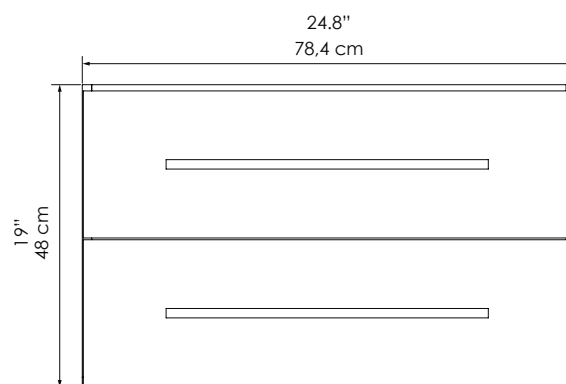

VISTA FRONTAL / FRONT VIEW