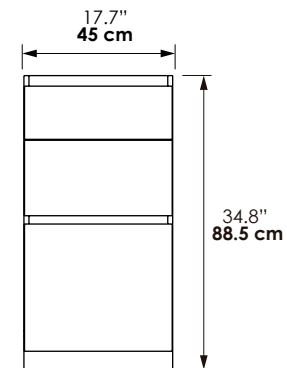

Mueble inferior Cocina Geos 210 x 60 cm
Módulo cajones 45 x 59 cm
GEOS 210 drawers cabinet 17.7" x 23.2"

Código SAP / SAP code

VCOC01-0082-000

Dimensiones / Dimensions

ANCHO WIDTH	FONDO DEPTH	ALTO HIGH
45 cm 17.7"	59 cm 23.2"	88.5 cm 34.8"

Material

- 15 mm chipboard (MDP) laminated with melamine paper.
- 1 mm and 0.45 mm PVC edge.

Specifications

- Kitchen cabinet.
- 3 drawer cabinet.
- Slow closing slides.

Advantages

- Ready-to-assamble cabinet (RTA).
- Cabinet mounting assembly with specific evidence (minifix and wooden pins).
- Antimicrobial protection.

Vista lateral / Lateral view

Vista frontal / Front view

Vista isométrica / Isometric view