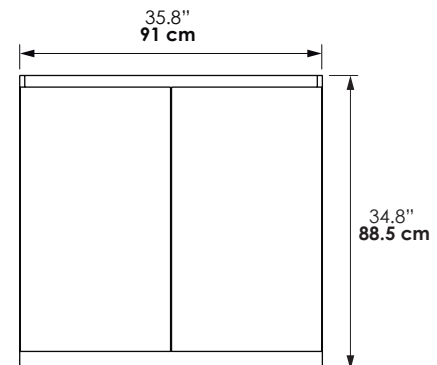

Vista frontal / Front view