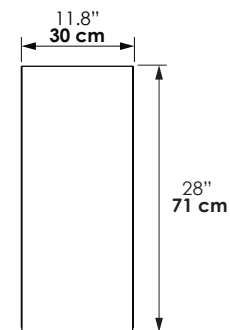

Material

- 15 mm chipboard (MDP) laminated with melamine paper.
- 1 mm and 0.45 mm PVC edge.

Specifications

- Kitchen cabinet.
- Drawer cabinet with 3 shelves.
- Slow closing slides.

Advantages

- Ready-to-assamble cabinet (RTA).
- Cabinet mounting assembly with specific evidence (minifix and wooden pins).
- Antimicrobial protection.

Vista lateral / Lateral view

Vista frontal / Front view

Vista isométrica / Isometric view