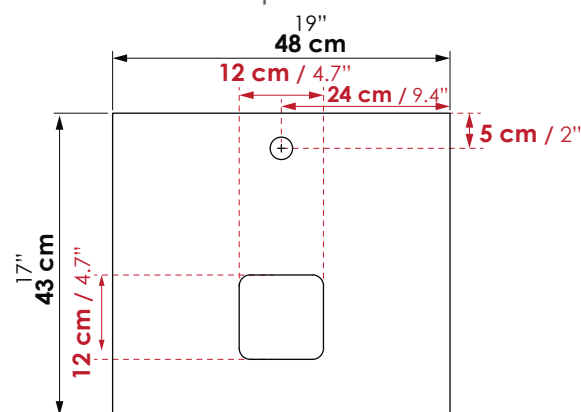

Vista top

Top view

*Vista frontal

*Front view

**Vista frontal

**Front view