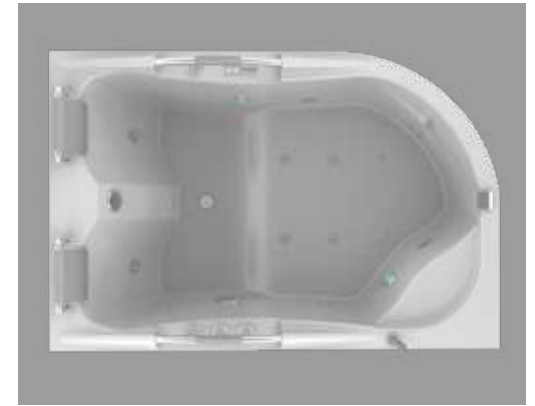

Colores disponibles / Available colors

○ Blanco
0100

○ Marfil
0103

Terapias y accesorios / Therapies and accessories

Incluidos / Included

Cromoterapia (luces led)
Chromotherapy (led lights)

Cascada pequeña
Small waterfall

Hidroterapia
Hydrotherapy (waterjets)

Almohadas
Pillow

Panel digital
Digital panel

Faldón en L
L-shaped skirt

Kit teleducha
Hand shower kit

Smart Spa / IOT