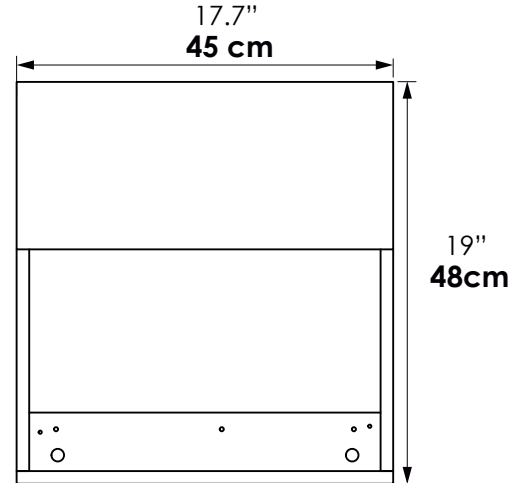

Vista lateral / Lateral view