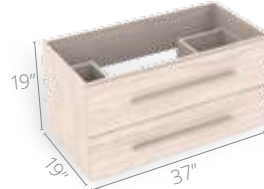

 Rigid PVC edge banding on fronts

 Drawer with built-in organizers

 Concealed soft-close undermount drawer slides

 Slim metal handles

Available sizes

25"x19"

31"x19"

37"x19"