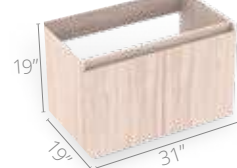

 Storage area

Available sizes

16"x12"

19"x15"

19"x17"

25"x19"

31"x19"

ESSENTIAL SERIES

Rayo

Bathroom cabinet

Features

 Rigid PVC edge banding on fronts
1

 Open Storage
2

Available sizes

16"x12"

19"x15"