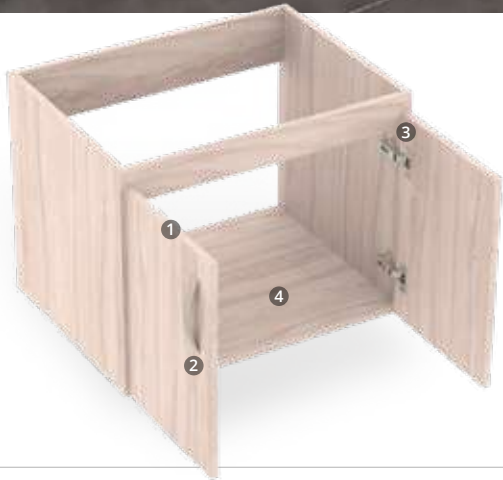

 Soft-close
③ door hinges

 Adjustable
④ shelf

 Adjustable
⑤ legs

Available sizes

ESSENTIAL SERIES

Basic

Bathroom cabinet
With handles

Features

 Rigid PVC edge banding on fronts
1

 Doors with handles
2

 Soft-close door hinges
3

 Storage area
4

Available sizes

16"x12"

19"x15"

19"x17"