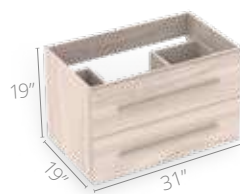

Available sizes