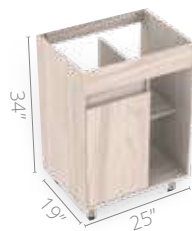

Available sizes