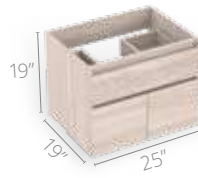

Macao

Bathroom cabinet

Features

 Rigid PVC edge banding on fronts

 Drawer with built-in organizers

 Full extension drawer slides

 Soft-close door hinges

Available sizes

19"x17"

25"x19"

31"x19"

LIFE SERIES

Tiziano

Bathroom cabinet

Features

 Built-in curved pull
1