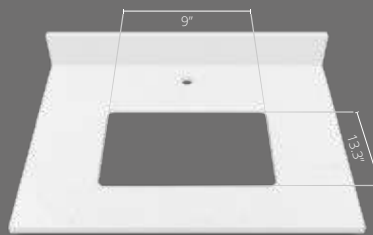

Available sizes