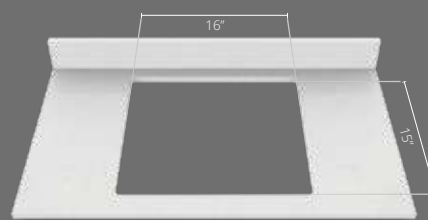

Glossy and soft
matte finish

Easy to install

Countertop in
quartzstone
31.1"x19"

Color Polar White

Quartzstone

Countertop for vanity sink

Features

-  1 Made of Quartzstone
-  2 Integrated dashboard with a height of 3.7"
-  3 Countertop compatible with Oslo and Siena 19"x17" vanity sinks

Colors

Available sizes

31"x19"x0.6"

Quartzstone

Countertop for vessel sinks

COMING SOON

Features

-  Made of Quartzstone
1
-  Integrated dashboard with a height of 3.7"
2
-  Countertop compatible with Doha and Meca vessel sinks
3