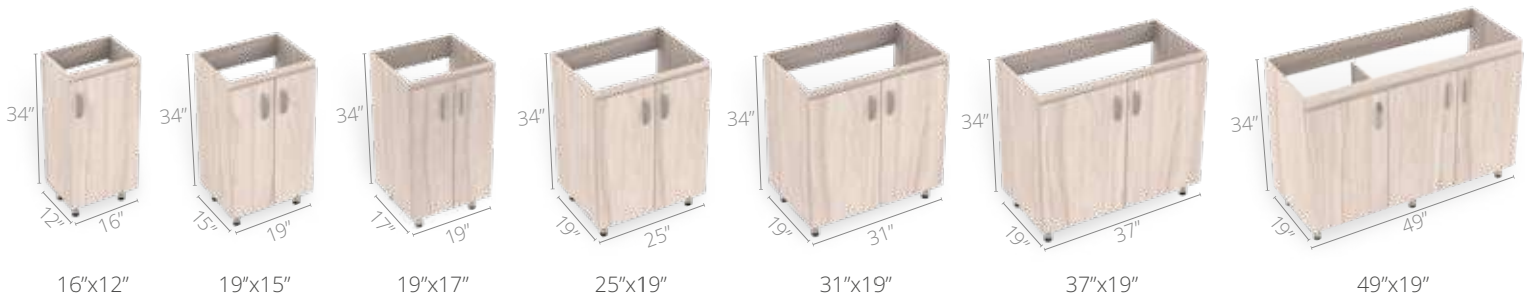

Features

 Rigid PVC edge banding on fronts

 Modern design without handles

 Soft-close door hinges

 Integrated side surface

 Open storage

Available sizes

25x15cm

ESSENTIAL SERIES

Basic

Bathroom floor cabinet
With handles

Features

 Rigid PVC edge banding on fronts
①

 Doors with handles
②

 Soft-close door hinges
③

 Adjustable shelf
④

 Adjustable legs
⑤

Available sizes

ESSENTIAL SERIES

Basic

Bathroom floor cabinet
Without handles

Features

 Rigid PVC edge
① banding on fronts

 Modern design
② without handles