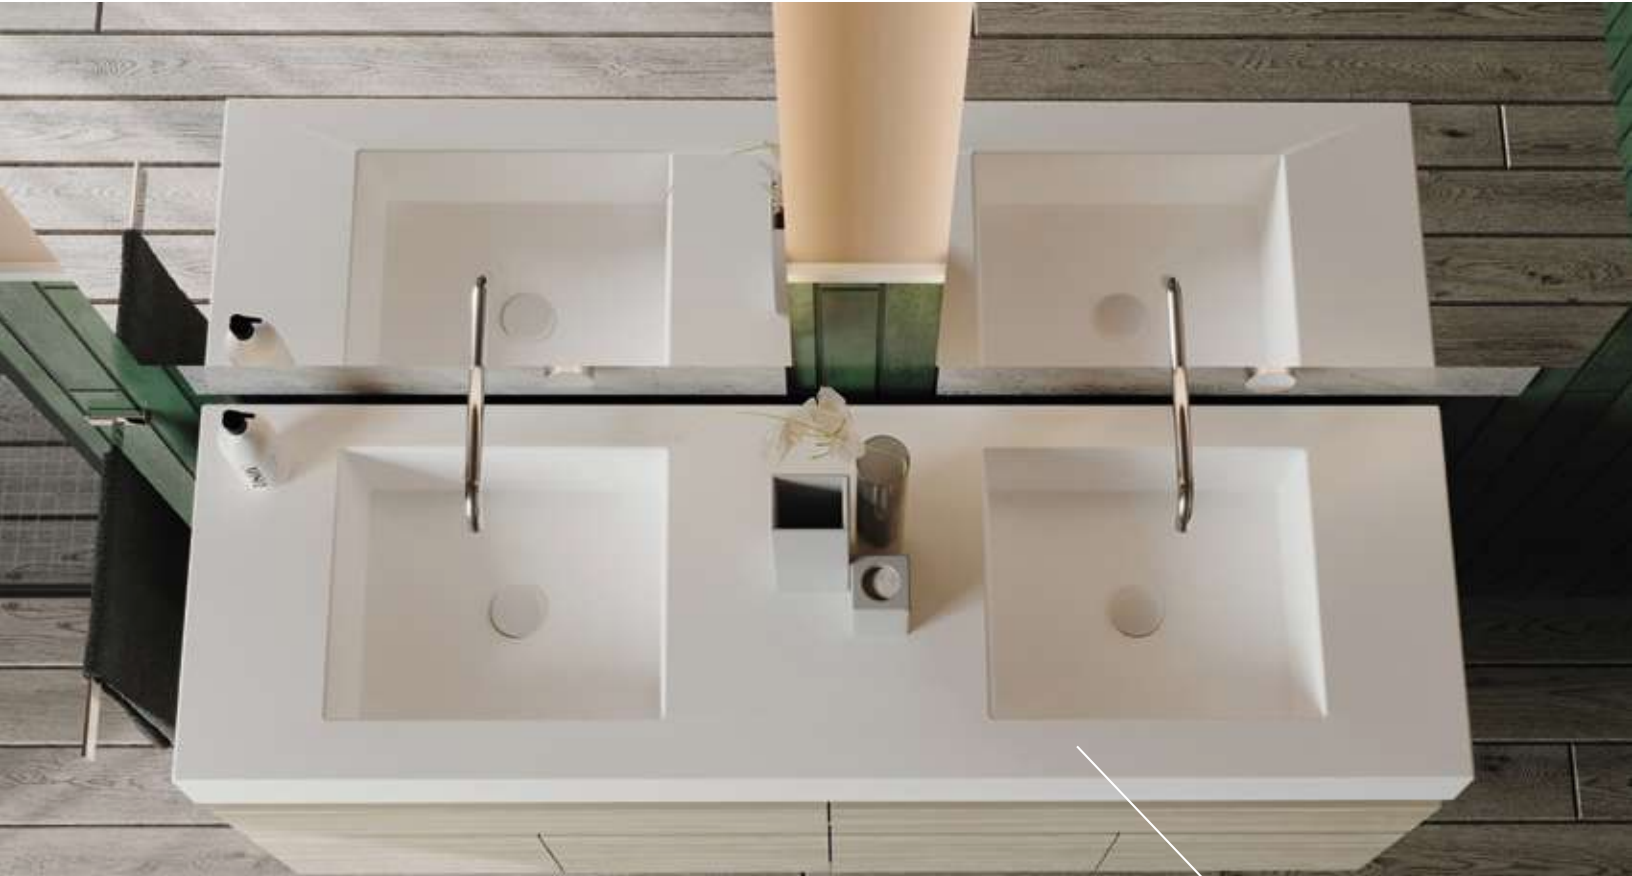

 Slim matte black door handle **3**

 Shelf **4**

 Open Storage **5**

 Legs with glides **6**

Available sizes

23.6"x8.4"

Oslo 61"x19"

White color

Vanity Tops

For bathrooms that elevate both the style and functionality of your space.

Made of Cultured marble, does not fade over time

Variety of designs and sizes

Non-porous surface, low maintenance and easy to clean

Smooth and glossy surface

Pre-drilled holes for single-handle, 4 or 8-inch faucets

Easy to install

Oslo

Sink

Features

-  Straight lines design and integrated sink
-  Bowl depth from 4.9" to 5.1"
-  Counter thickness from 1.2" to 3.9"