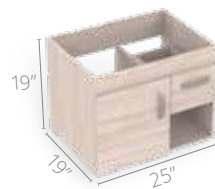

Available sizes