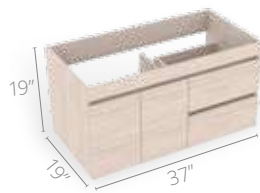

 Modern design without handles **4**

Available sizes

25"x19"

31"x19"

37"x19"

49"x19"

CLASS SERIES

Greco