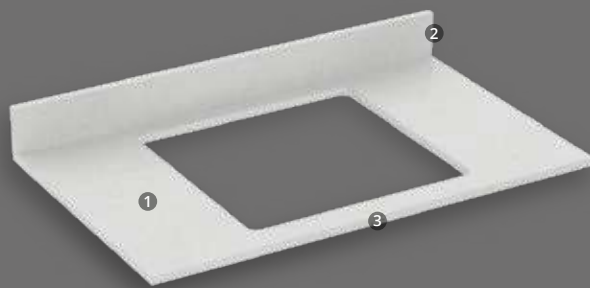

Glossy and soft
matte finish

Easy to install

Countertop in
quartzstone
31.1"x19"

Color Polar White

Quartzstone

Countertop for vanity sink

Features

-  1 Made of Quartzstone
-  2 Integrated dashboard with a height of 3.7"
-  3 Countertop compatible with Oslo and Siena 19"x17" vanity sinks

Colors

Available sizes

31"x19"x0.6"

Quartzstone

Countertop for vessel sinks

COMING SOON

Features

-  Made of Quartzstone
1
-  Integrated dashboard with a height of 3.7"
2
-  Countertop compatible with Doha and Meca vessel sinks
3