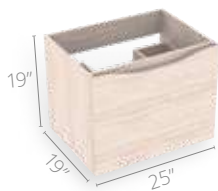

Bathroom cabinet

Features

 PVC 1.5mm edge banding on fronts

 Drawer with organizing compartments

 Soft-close Full extension drawer slides

 Concealed soft-close undermount drawer slides

Available sizes

25"x19"

31"x19"

37"x19"

49"x19"

CLASS SERIES

Macao

Bathroom cabinet

Features

 Rigid PVC edge banding on fronts