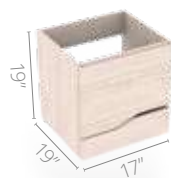

Features

 Built-in curved pull

 Soft-close hinges

 Full extension drawer slides

 Open Storage
*Floor-cabinet

 Adjustable legs
*Floor-cabinet

Available sizes

19"x17"