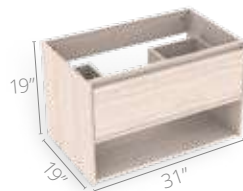

Available sizes