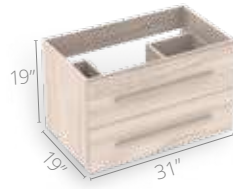

 Rigid PVC edge banding on fronts

 Drawer with built-in organizers

 Concealed soft-close undermount drawer slides

 Slim metal handles

Available sizes

25"x19"

31"x19"

37"x19"