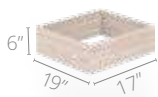

Bathroom cabinet

Features

 Wall-mounted cabinet
1

 Rigid PVC edge banding on the fronts of the shelf and drawer

 Soft-close full extension drawer slides*

Available sizes

19"x17"

25"x19"

31"x19"

Available elements

Cube

Drawer*

Shelf

19"x17"

25"x19"

31"x19"