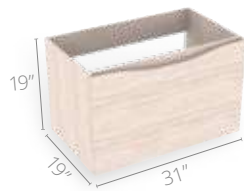

 Modern design without handles **4**

Available sizes

25"x19"

31"x19"

37"x19"

49"x19"

CLASS SERIES

Greco

Bathroom cabinet

Features

 PVC 1.5mm edge banding on fronts

 Drawer with organizing compartments

 Soft-close Full extension drawer slides

 Concealed soft-close undermount drawer slides

Available sizes

25"x19"

31"x19"

37"x19"

49"x19"

CLASS SERIES

Macao

Bathroom cabinet

Features

 Rigid PVC edge banding on fronts