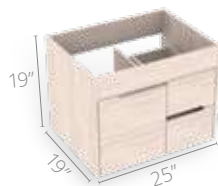

19"x17"

25"x19"

31"x19"

LIFE SERIES

Tiziano

Bathroom cabinet

Features

 Built-in curved pull
1

 Soft-close hinges
2

 Full extension drawer slides
3

Available sizes

25"x19"

31"x19"

37"x19"

49"x19"

LIFE SERIES