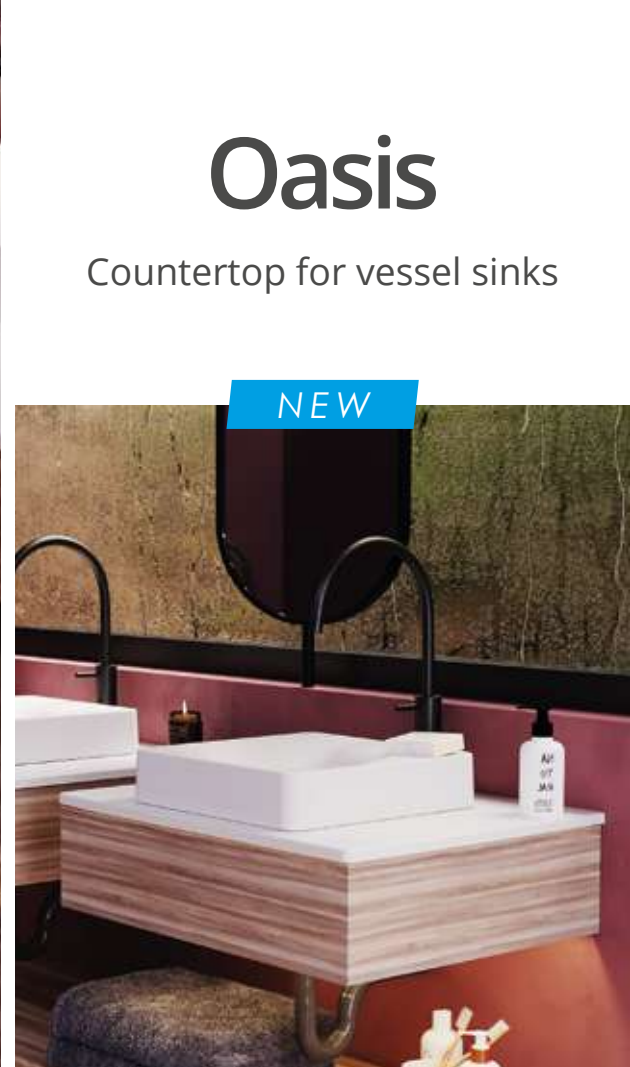

Oasis

Countertop for vessel sinks

NEW