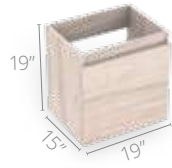

25"x19"

ESSENTIAL SERIES

Basic

Bathroom cabinet
Without handles

Features

 Rigid PVC edge banding on fronts

 Modern design without handles

 Soft-close door hinges

 Storage area

Available sizes

16"x12"

19"x15"

19"x17"

25"x19"

31"x19"

ESSENTIAL SERIES