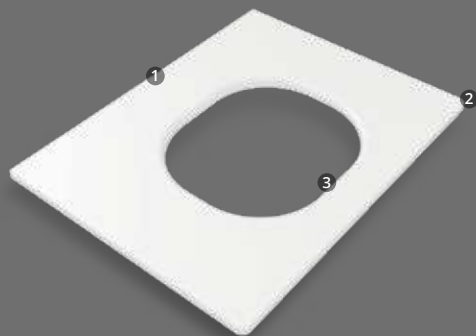

Colors

Available sizes

31"x19"x0.6"

Quartzstone

Countertop for vessel sinks

COMING SOON

Features

-  Made of Quartzstone
1
-  Integrated dashboard with a height of 3.7"
2
-  Countertop compatible with Doha and Meca vessel sinks
3

Colors

Available sizes

25"x19"x0.5"

Oasis

Countertop for vessel sinks

NEW

Features

- 
 Made of synthetic marble
1 Absolute white countertop
- 
 Rounded corners design
2
- 
 Countertop compatible with
3 Doha and Meca vessel sinks