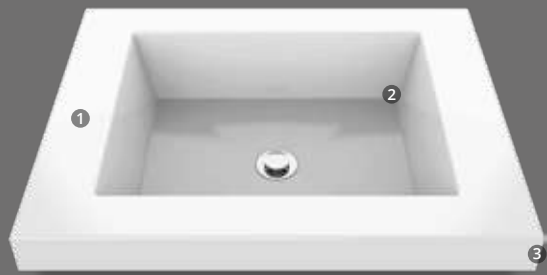

Smooth and glossy surface

Pre-drilled holes for single-handle, 4 or 8-inch faucets

Easy to install

Oslo

Sink

Features

-  Straight lines design and integrated sink
-  Bowl depth from 4.9" to 5.1"
-  Counter thickness from 1.2" to 3.9"