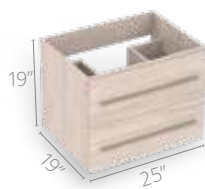

31"x19"

37"x19"

49"x19"

CLASS SERIES

Macao

Bathroom cabinet

Features

 Rigid PVC edge banding on fronts

 Rigid PVC edge banding on fronts

 Drawer with built-in organizers

 Concealed soft-close undermount drawer slides

 Slim metal handles

Available sizes

25"x19"

31"x19"

37"x19"