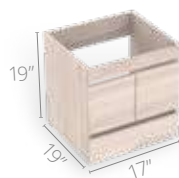

Macao

Bathroom cabinet

Features

 Rigid PVC edge banding on fronts

 Drawer with built-in organizers

 Full extension drawer slides

 Soft-close door hinges

Available sizes