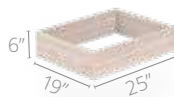

Bathroom cabinet

Features

 Wall-mounted cabinet
1

 Rigid PVC edge banding on the fronts of the shelf and drawer

 Soft-close full extension drawer slides*

Available sizes

19"x17"

25"x19"

31"x19"

Available elements

Cube

Drawer*

Shelf

19"x17"

25"x19"

31"x19"