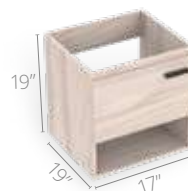

LIFE SERIES

Polock

Bathroom cabinet

Features

Rigid PVC edge banding on fronts

Soft-close door hinges

Open Storage

Slim matte black door handle

Available sizes

19"x15"

19"x17"