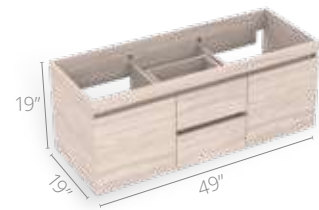

 Modern design without handles **4**

Available sizes

25"x19"

31"x19"

37"x19"

49"x19"

CLASS SERIES

Greco