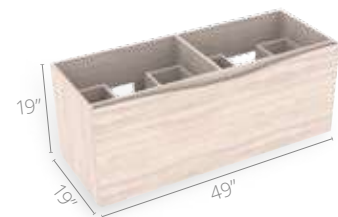

CLASS SERIES

Greco

Bathroom cabinet

Features

PVC 1.5mm edge banding on fronts

Drawer with organizing compartments

Soft-close Full extension drawer slides

Concealed soft-close undermount drawer slides

Available sizes

25"x19"

31"x19"

37"x19"

49"x19"