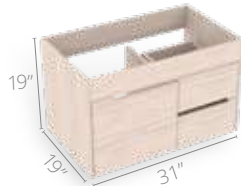

Macao

Bathroom cabinet

Features

 Rigid PVC edge banding on fronts

 Drawer with built-in organizers

 Full extension drawer slides

 Soft-close door hinges

Available sizes

19"x17"

25"x19"

31"x19"

LIFE SERIES

Tiziano

Bathroom cabinet

Features

 Built-in curved pull
1

 Soft-close hinges
2

 Full extension drawer slides
3

Available sizes

25"x19"

31"x19"

37"x19"

49"x19"

LIFE SERIES