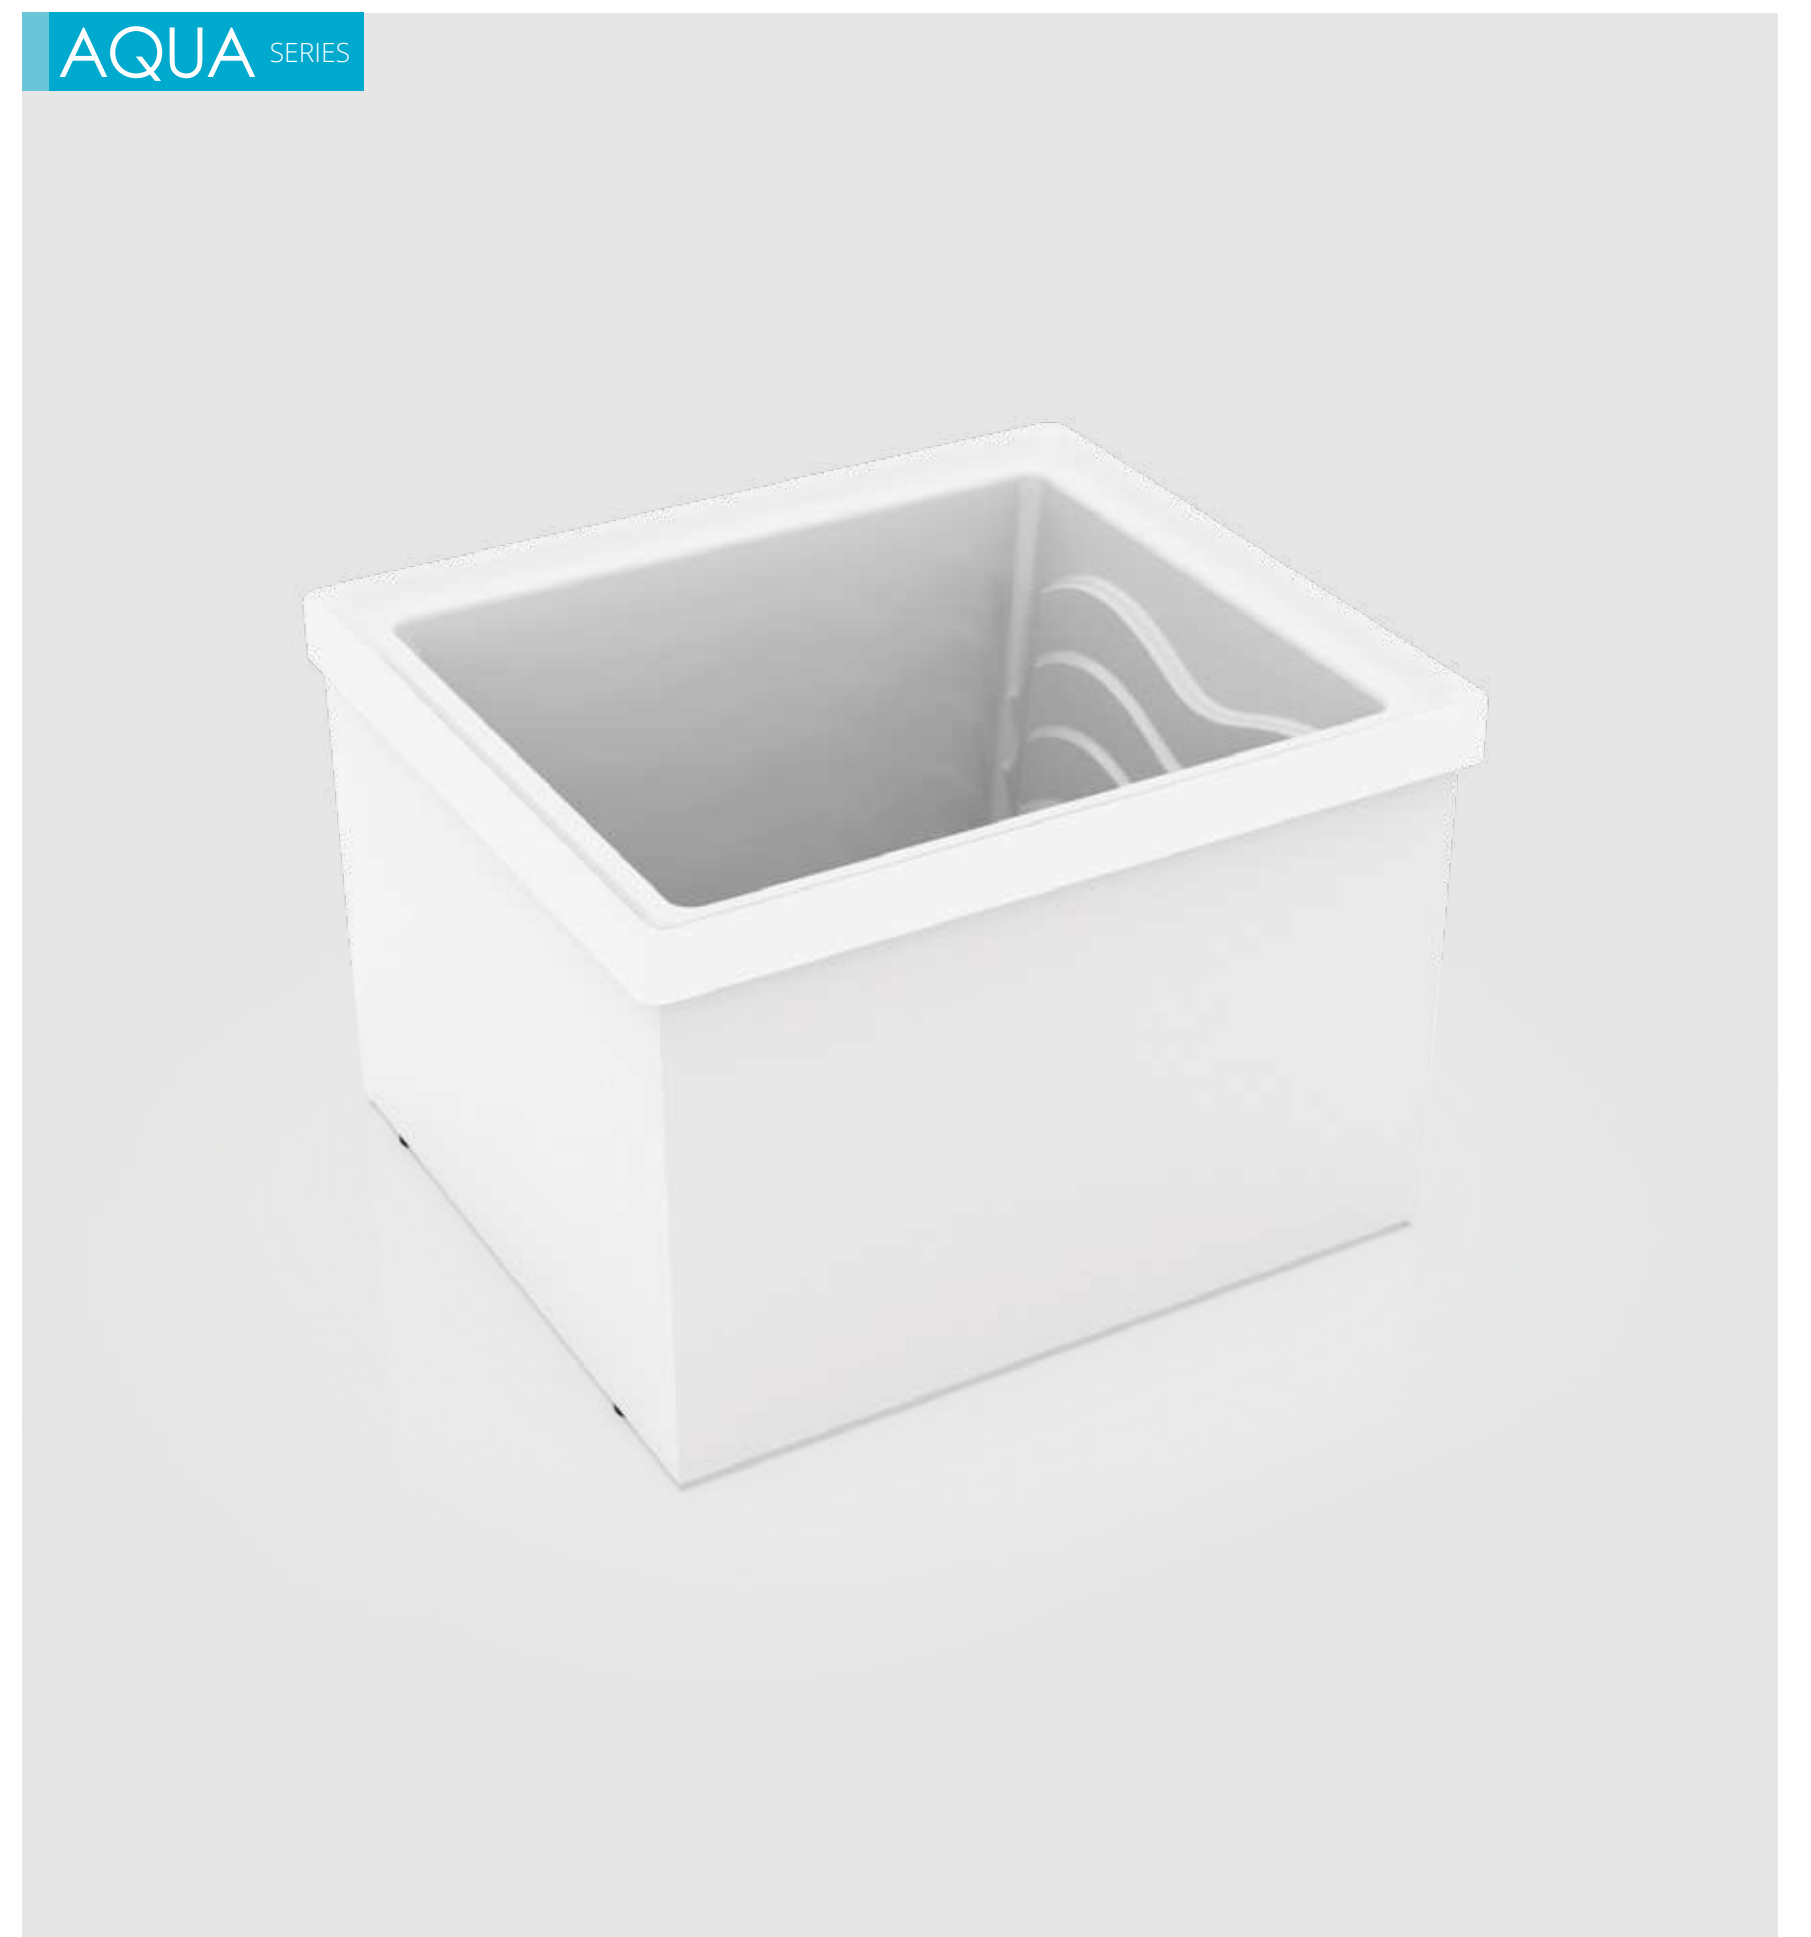

MR cabinet with Aqua mop sink 16"x14"