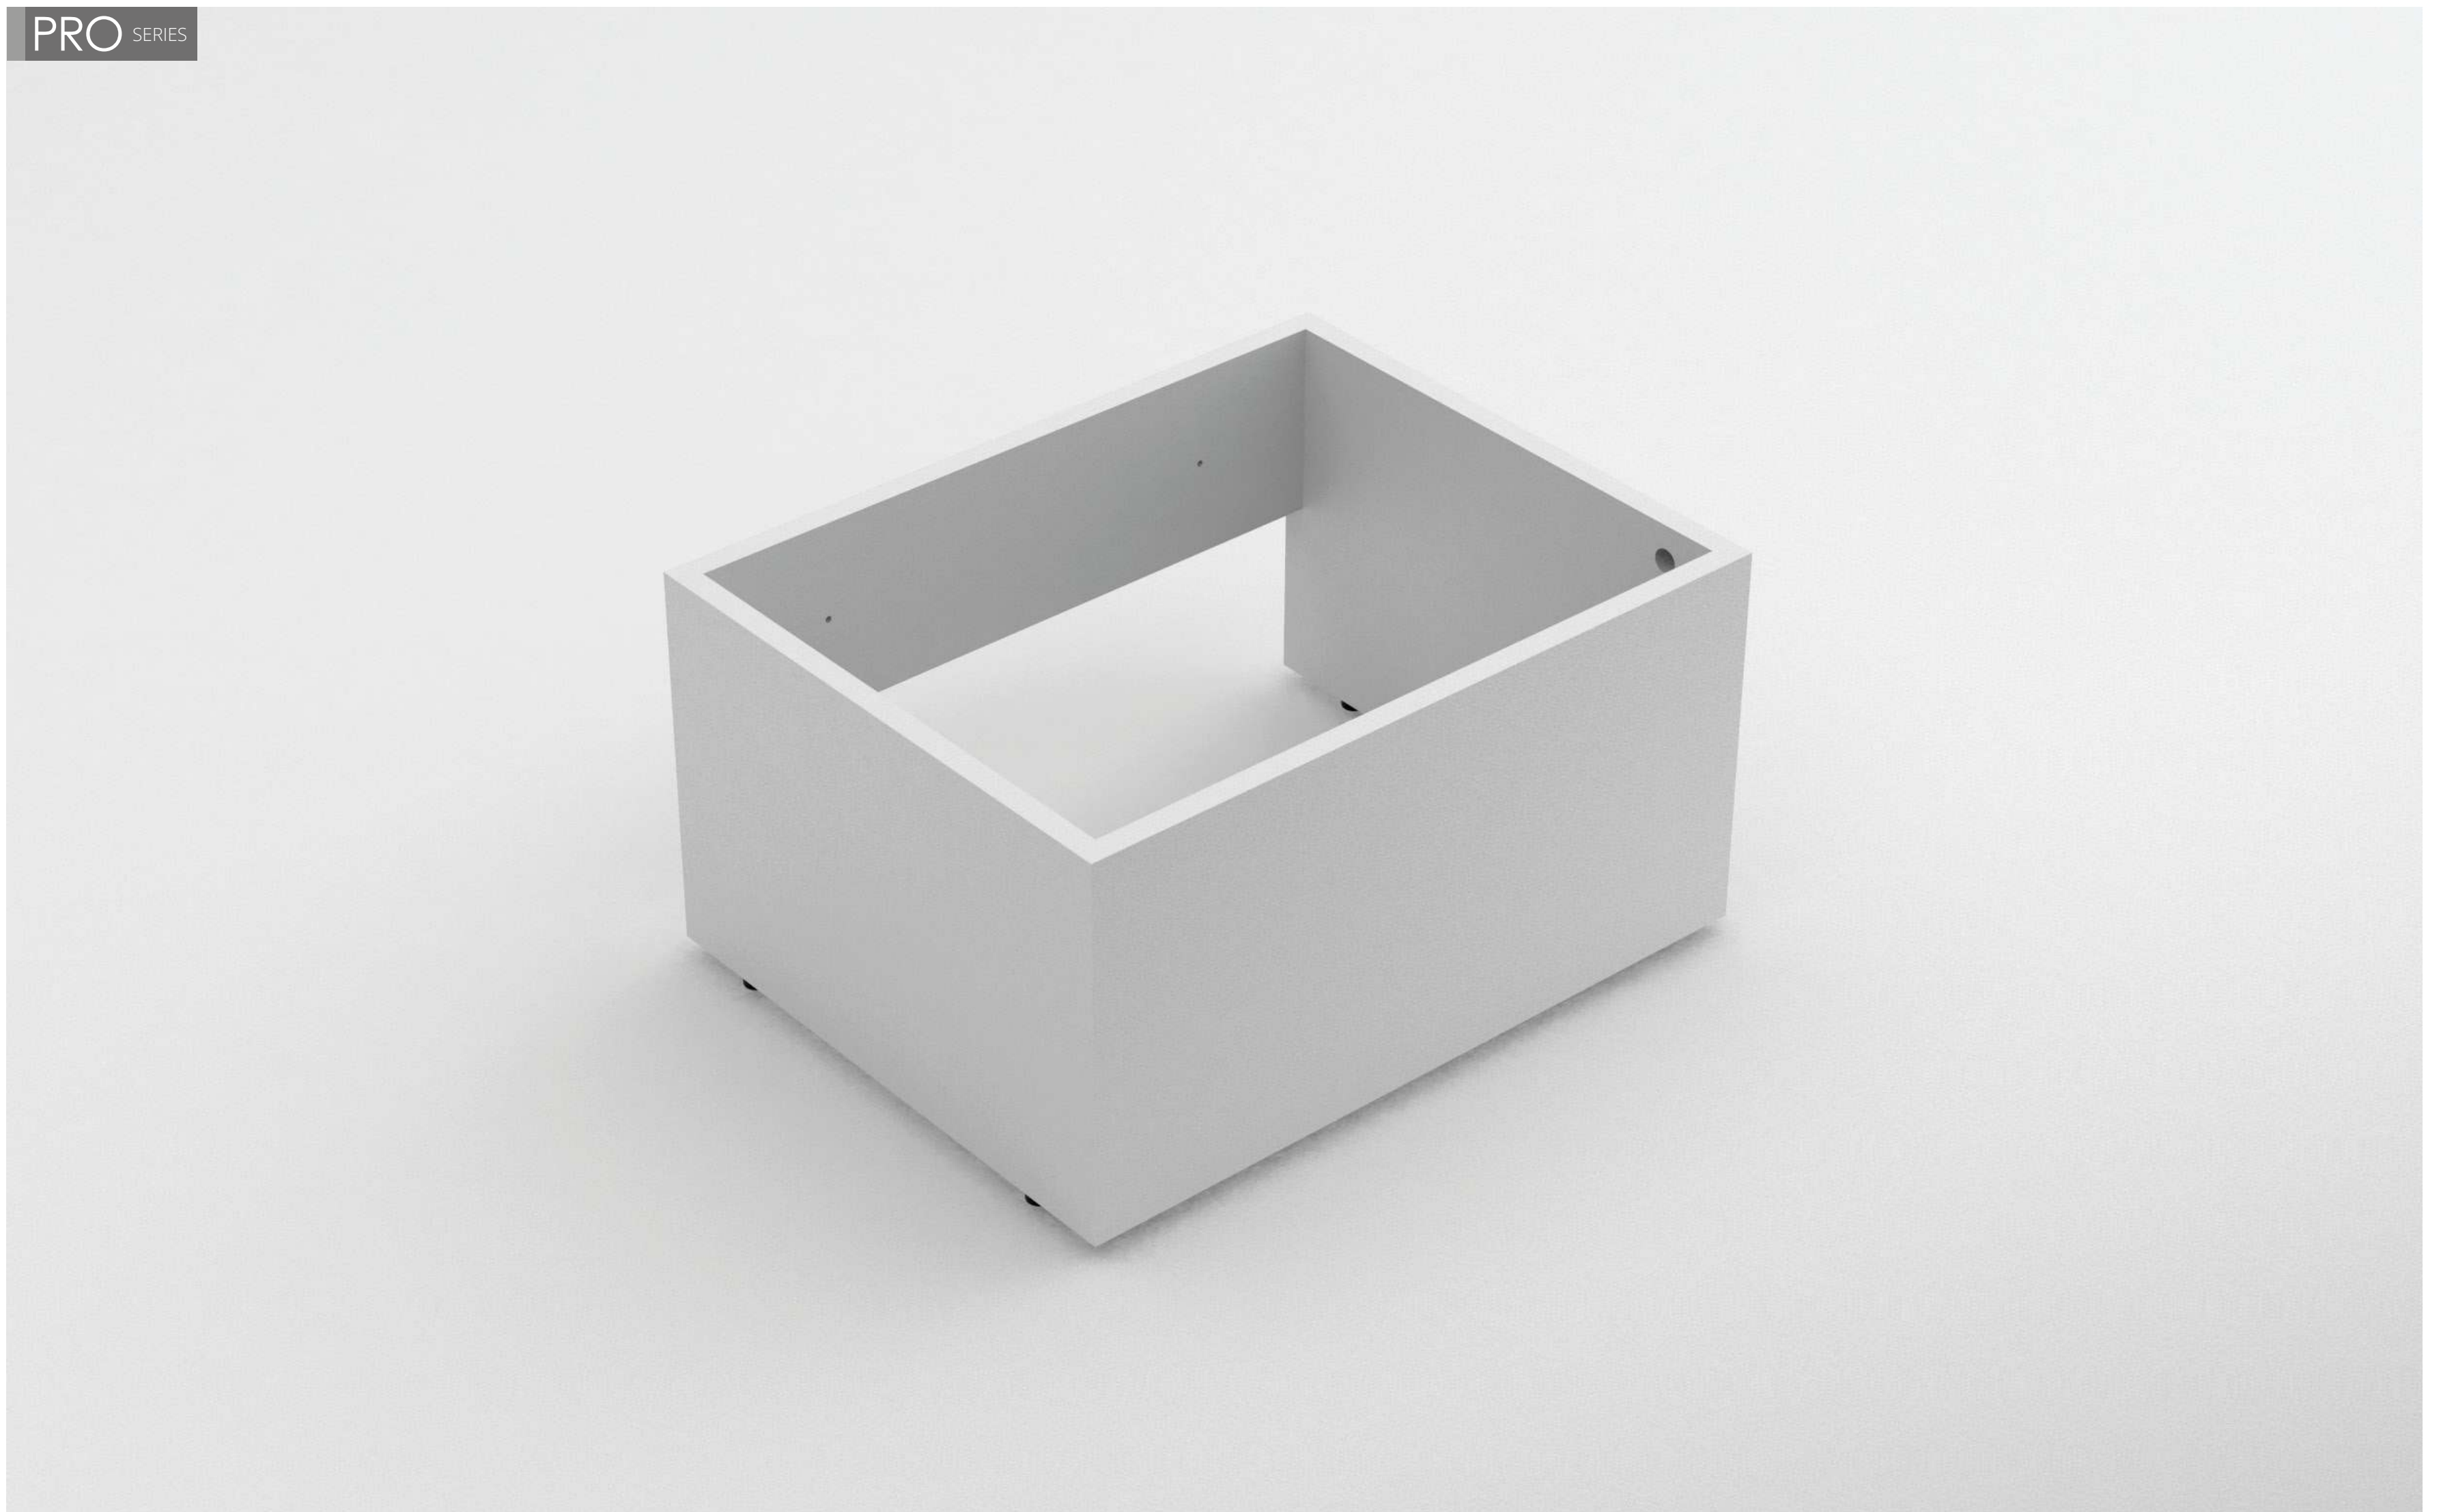

Pro MR cabinet 18"x14"

Important: The images are an illustrative model of the product and may have some variations from reality.
The dimensions of cabinets and sinks may vary by +/- 5mm due to material characteristics.
All rights reserved / COPYRIGHT © 2022