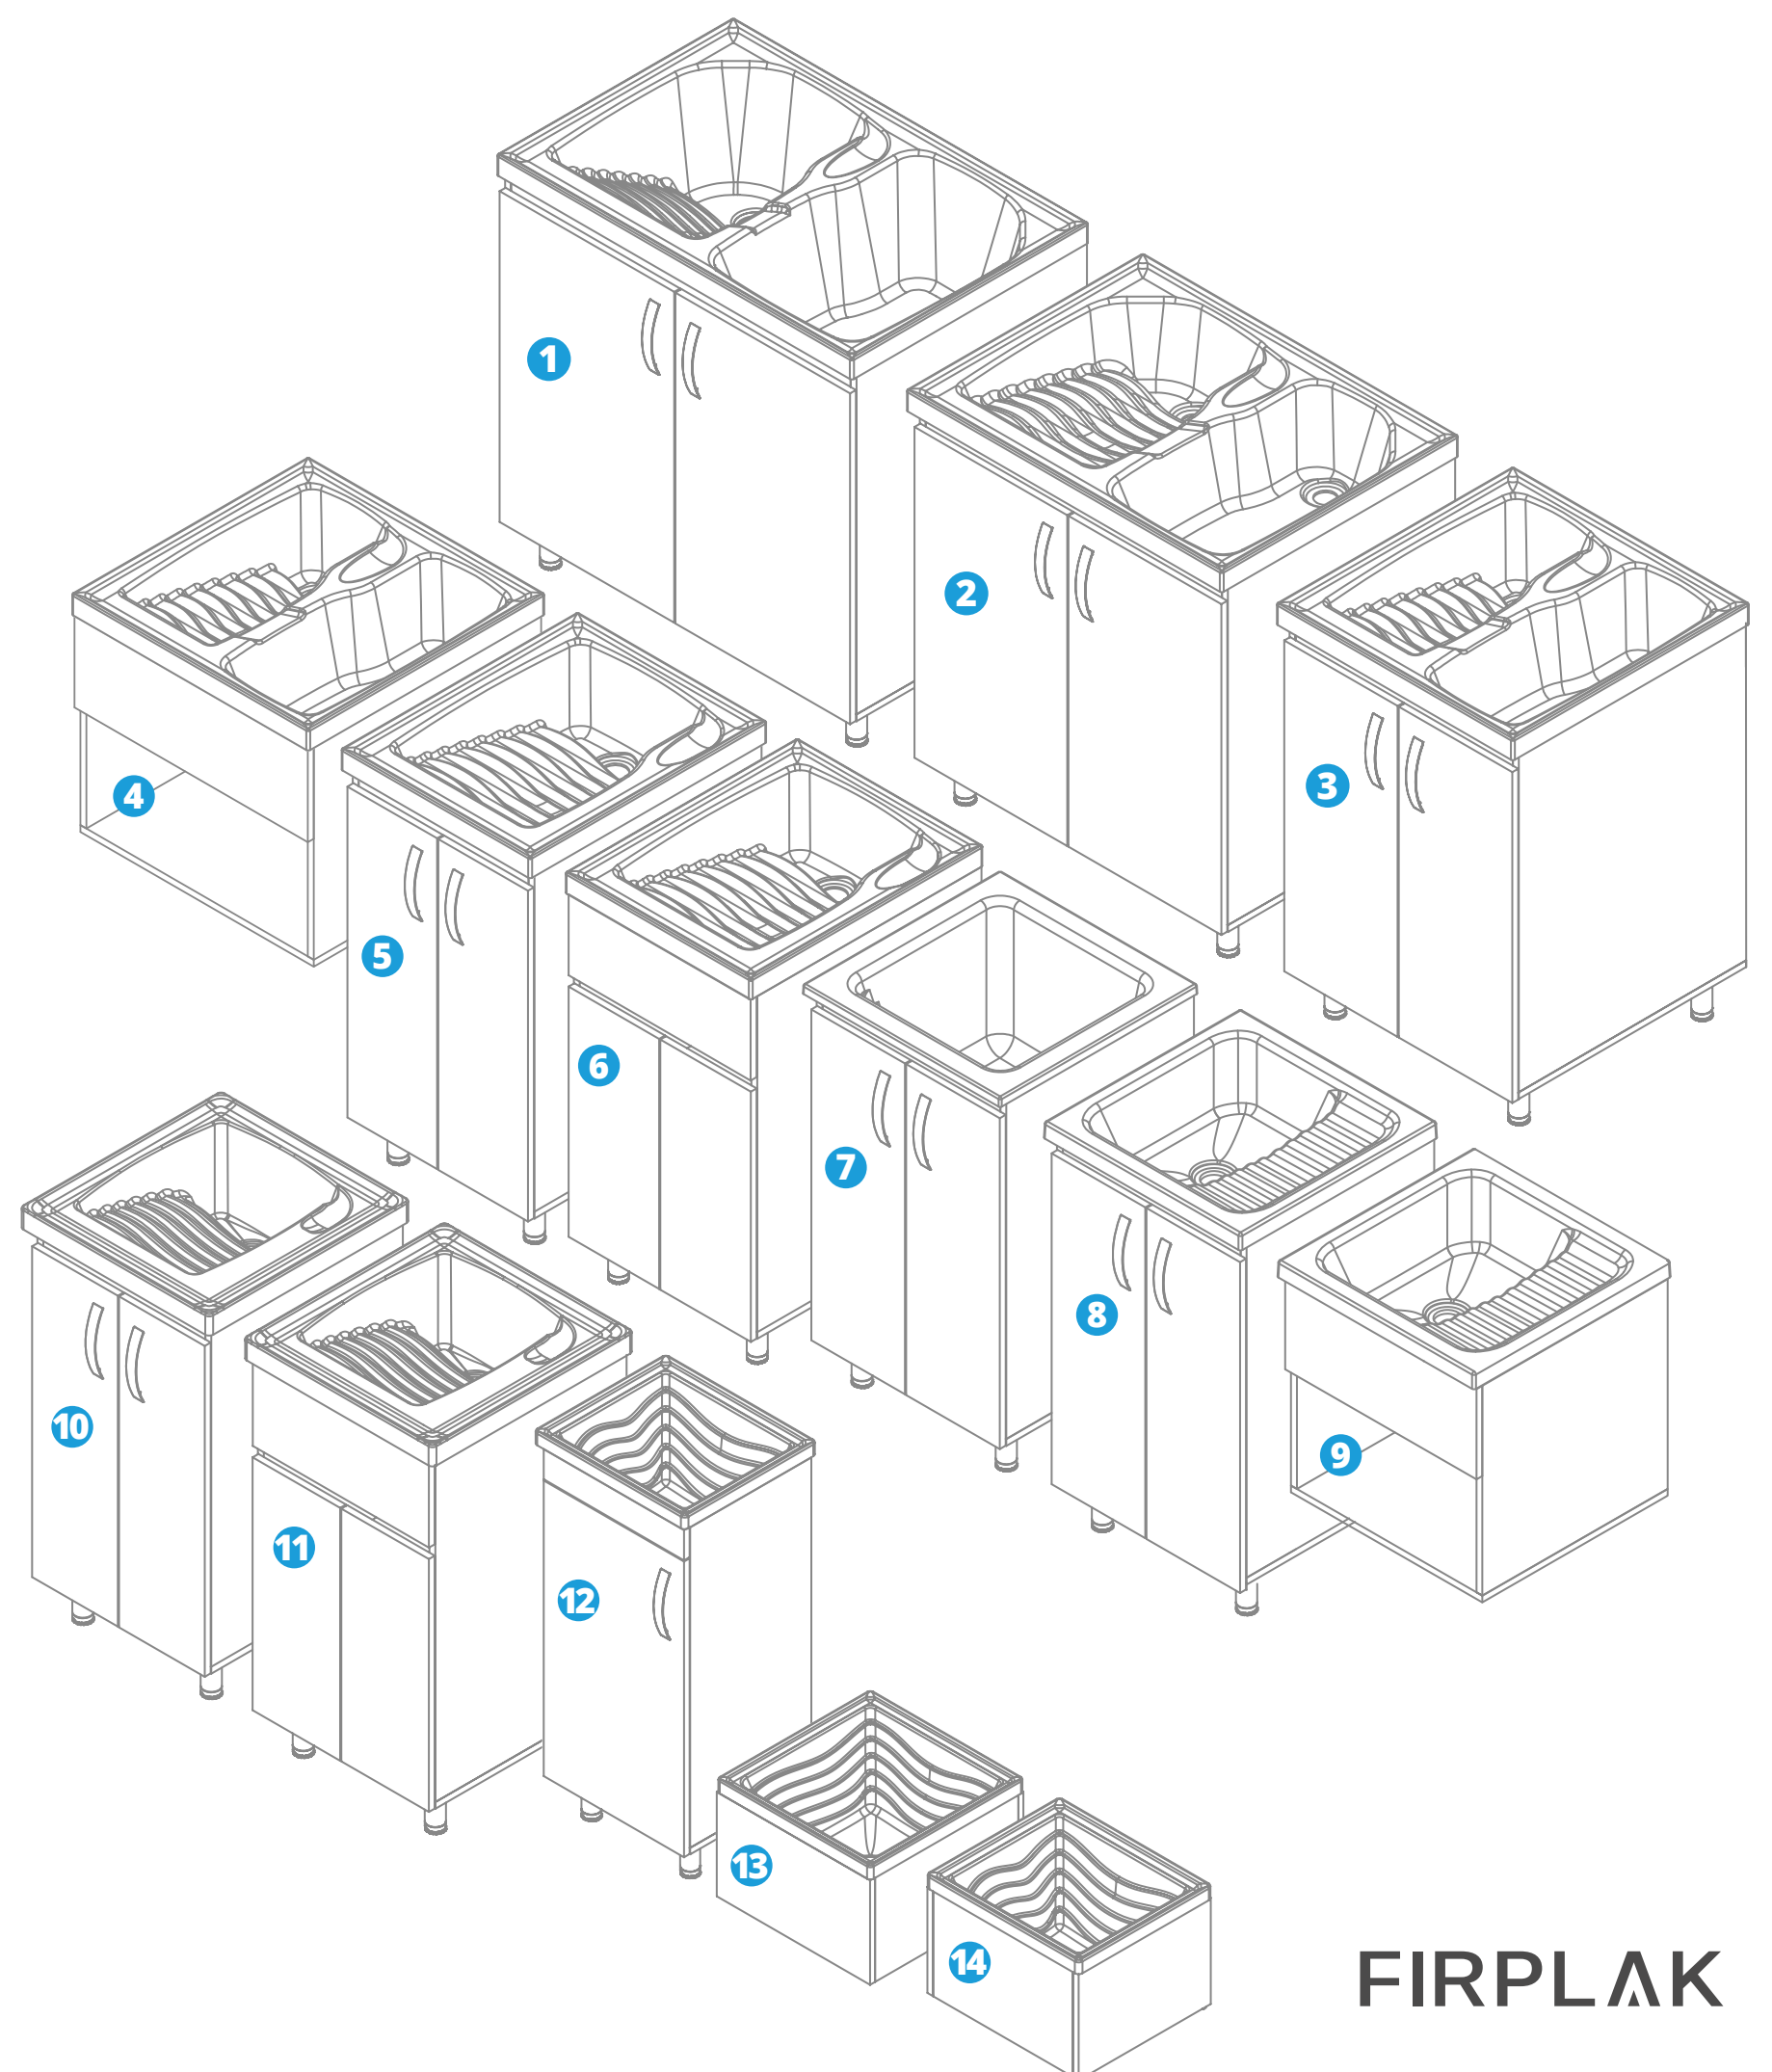

Mop sinks

- 12 18"x18"
- 13 16"x14"

Laundry sink features

-  Variety of designs and sizes
-  Washboard
-  *Faucet-mounting area
-  *Water dispenser
-  Hygienic and easy to clean

Cabinets features

-  Moisture resistant (MR)
-  Rigid PVC edge banding on fronts
-  Soft-close hinges
-  Adjustable shelf
-  Adjustable legs