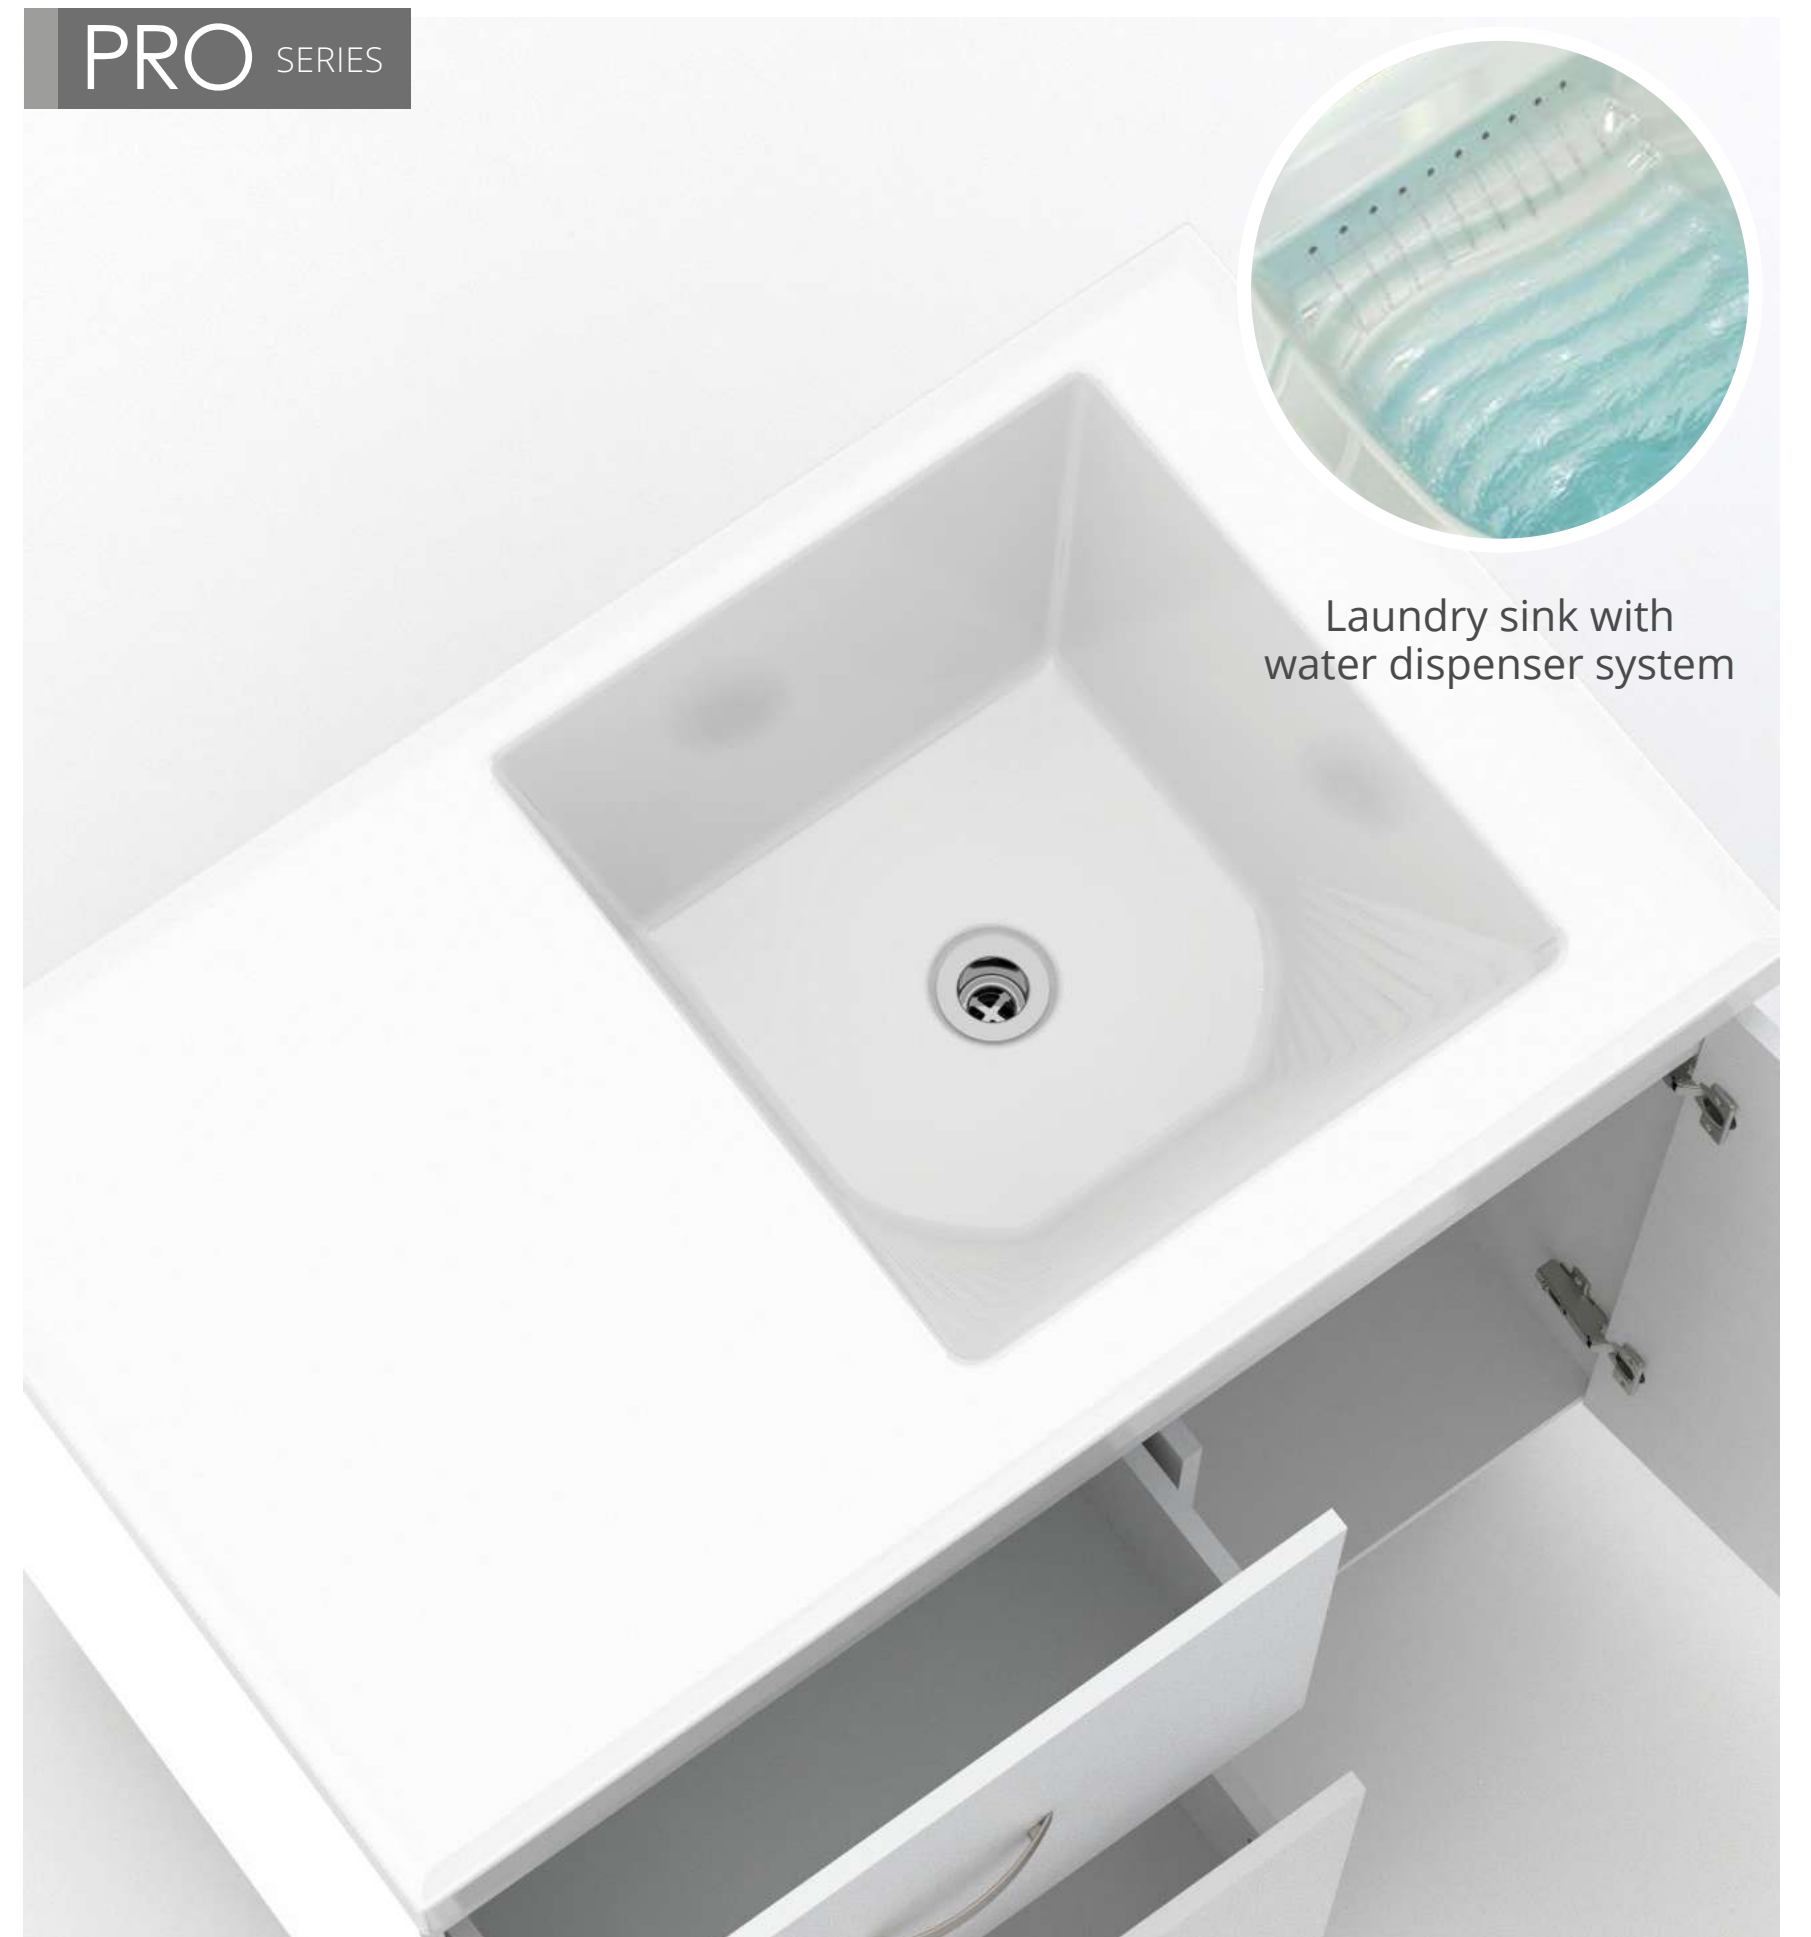

Pro laundry sink 39"x23"

Laundry sink with water dispenser system