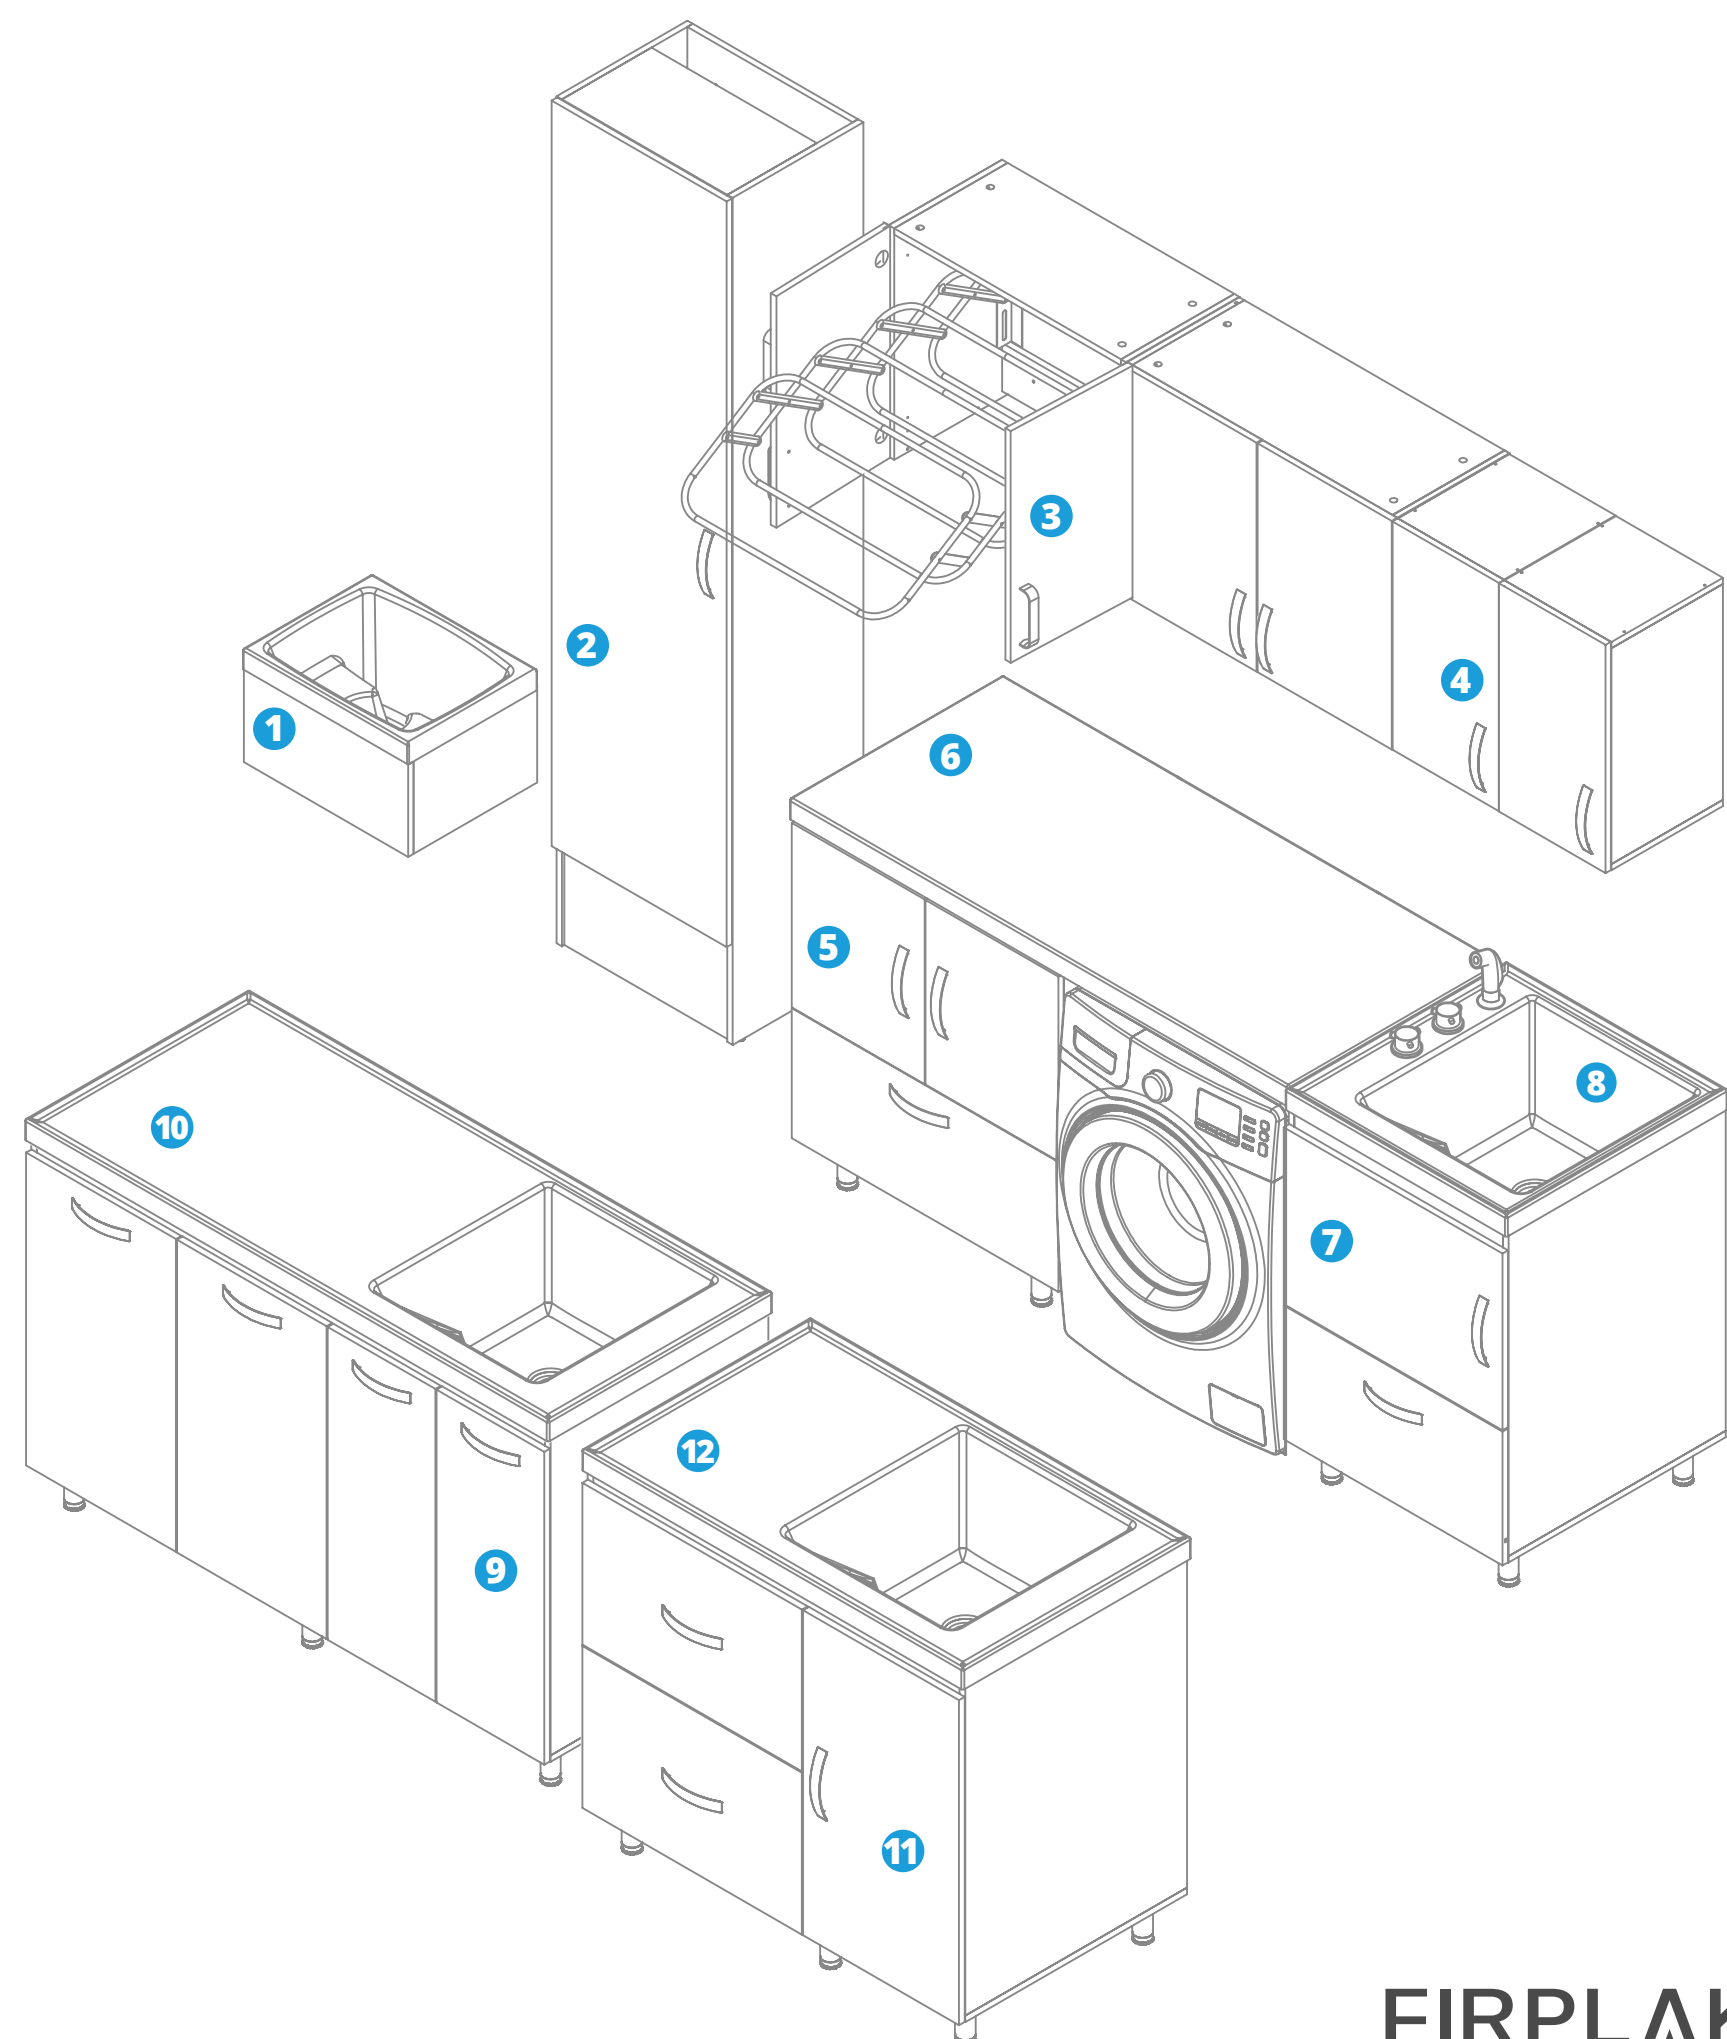

Laundry sink features

-  Large and deep sink
-  Ergonomic washboard
-  Faucet-mounting area
-  Water dispenser
-  Hygienic and easy to clean

Cabinets features

-  Moisture resistant (MR)
-  Rigid PVC edge banding on fronts
-  Soft-close hinges
-  Full-extension drawer slides
-  Adjustable legs