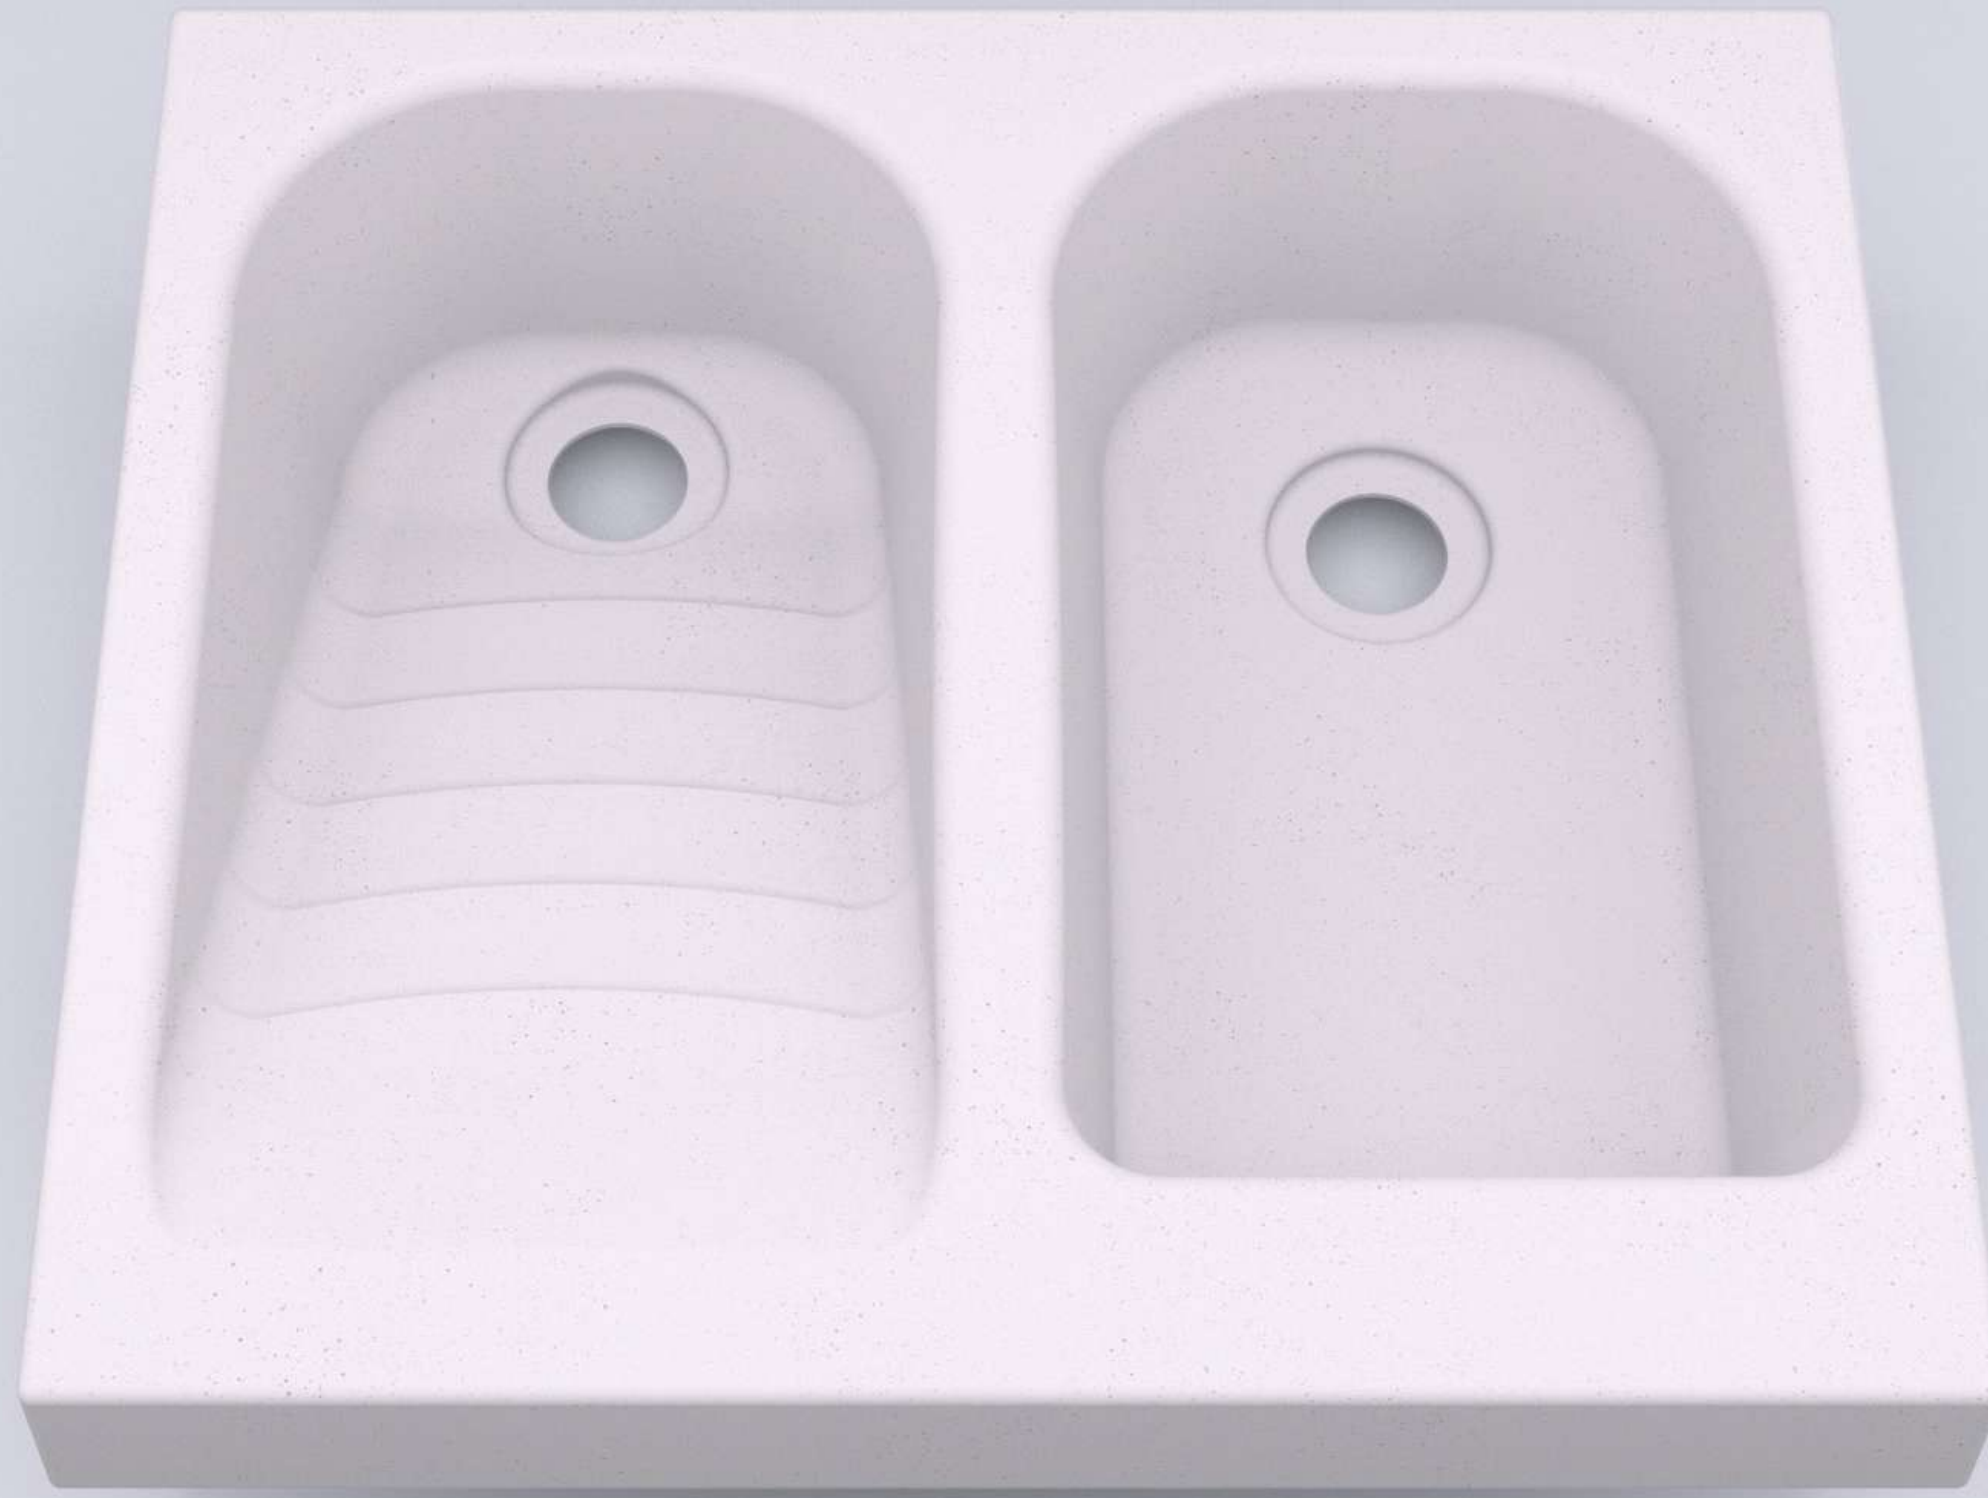

Laundry area solution 23"x20"

Vive laundry sink

Wall-mounted laundry sink, self-supporting, **holds up to 150 kg (depending on anchorage)**

Vive laundry sink 23"x20"

ECO SERIES

VROP02-0010

Made of resin with fiberglass

Double-bowl

Washboard

Smooth surface

Hygienic and easy to clean

Sizes

Length	23.6"
Width	19.7"
Depth	6.2"