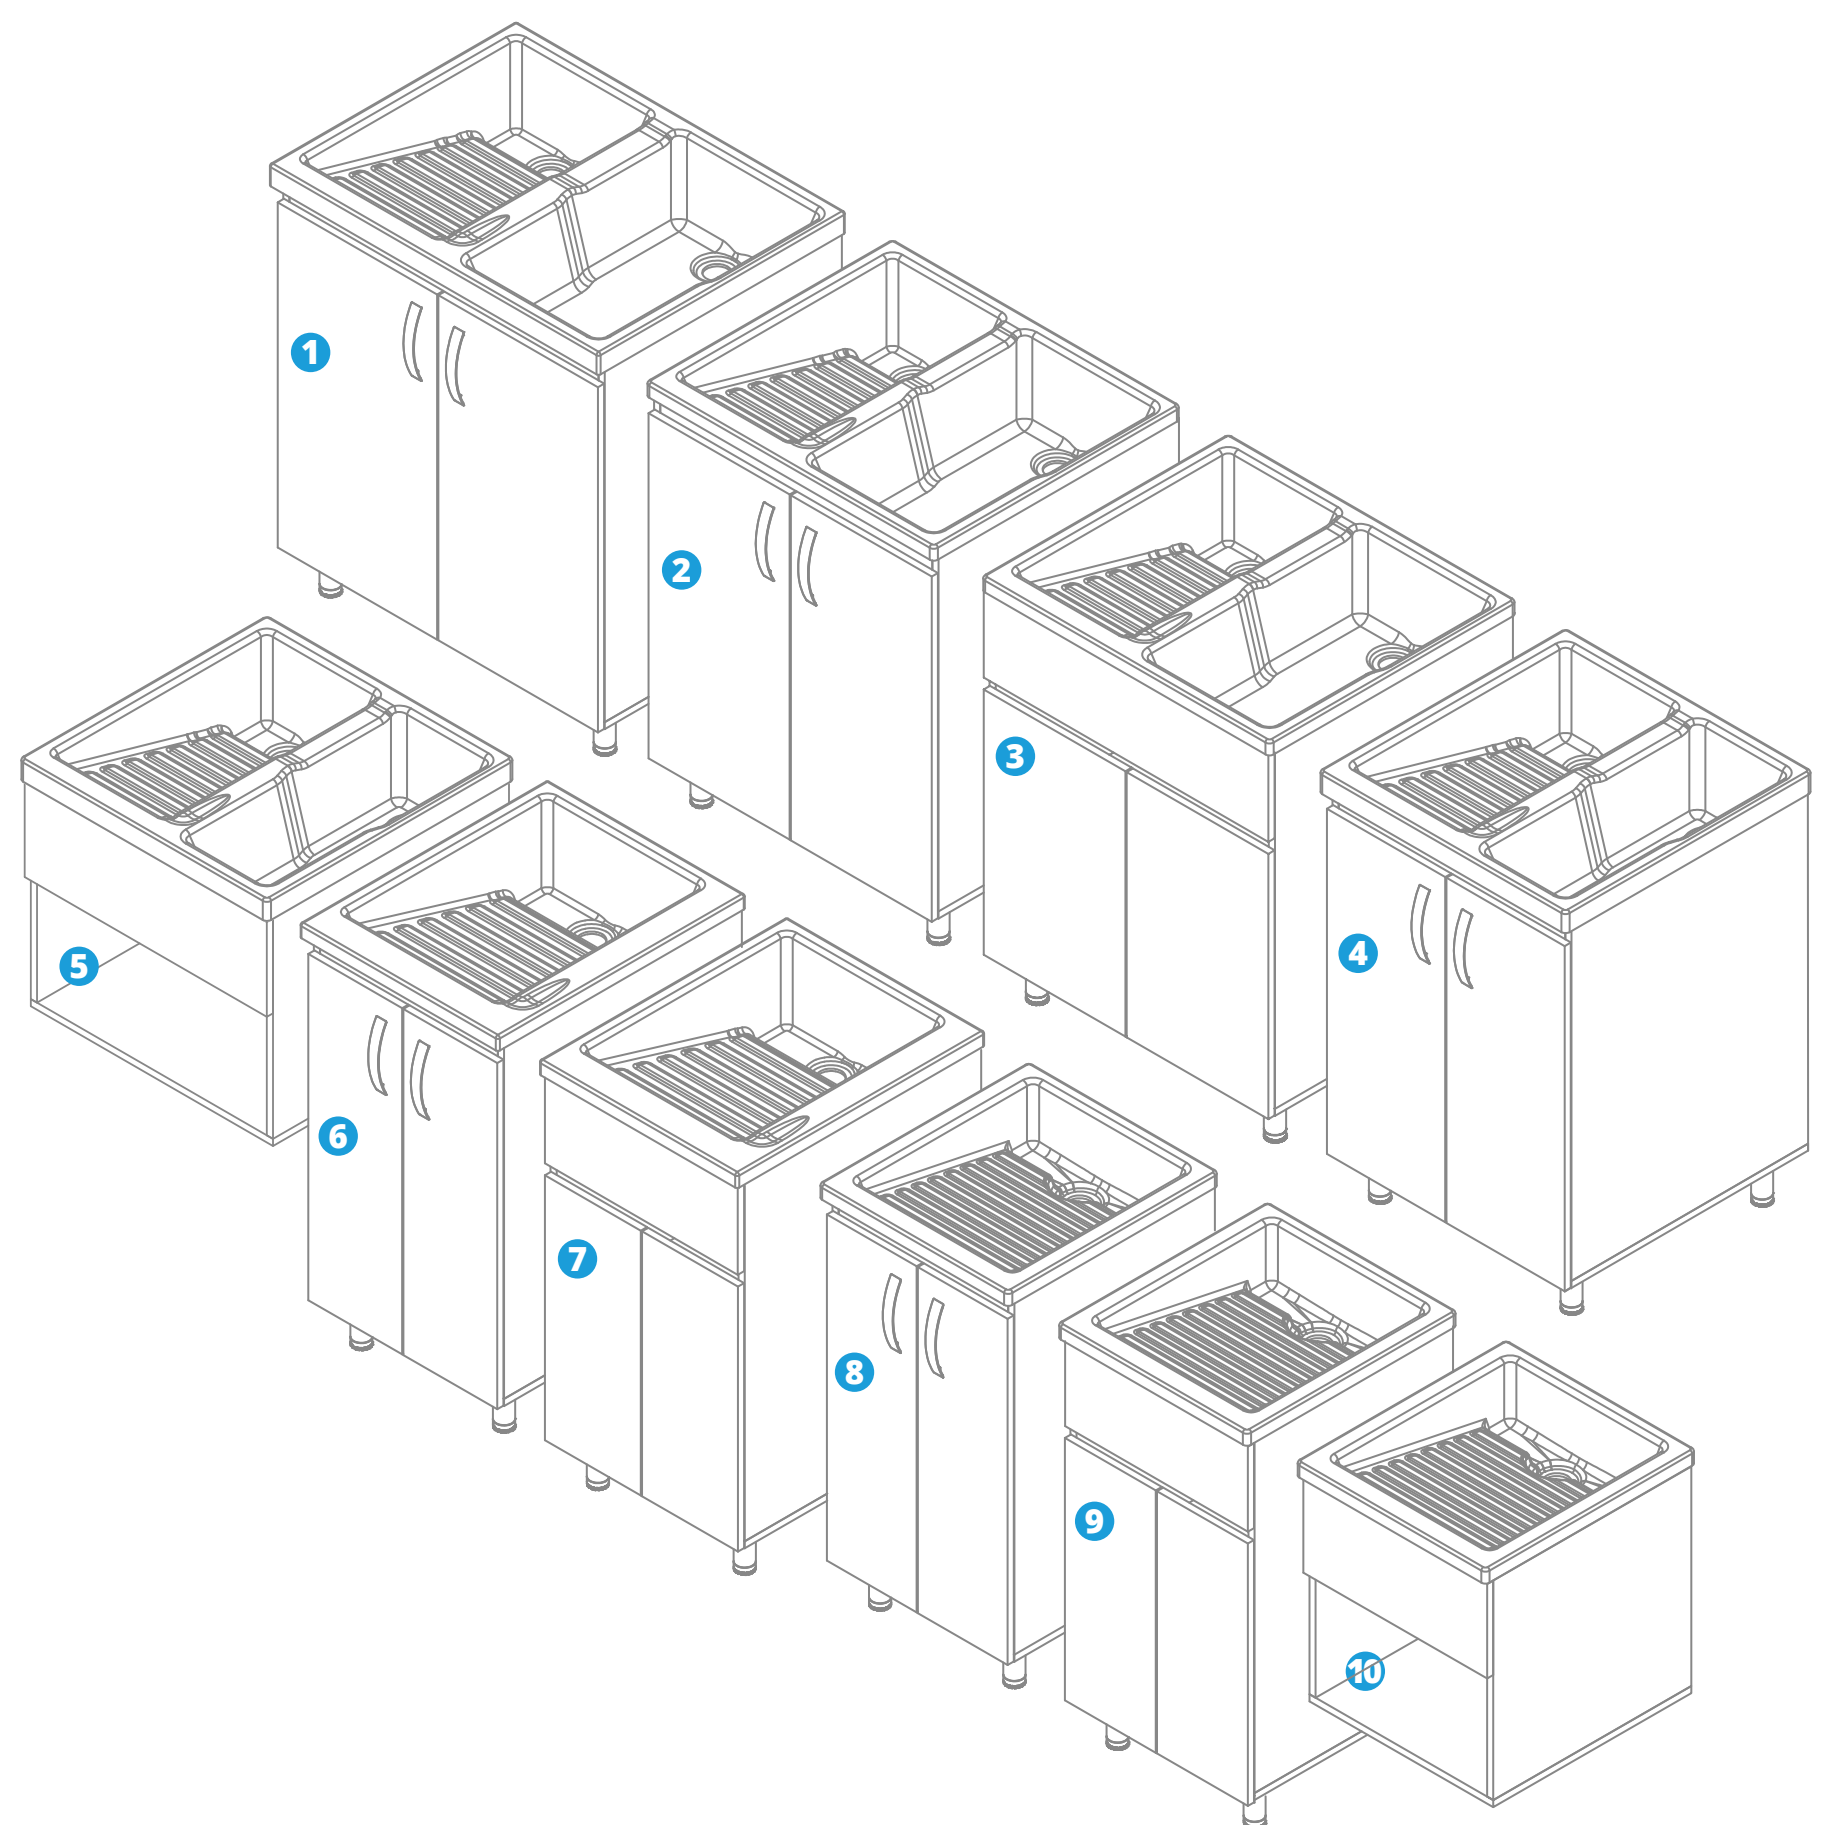

Laundry sink features

- | | | |
|---|---|---|
|  |  |  |
| Variety of designs and sizes | Washboard | Hygienic and easy to clean |

Cabinets features

- | | | | | |
|---|---|---|---|--|
|  |  |  |  |  |
| Moisture resistant (MR) | Rigid PVC edge banding on fronts | Soft-close hinges | Adjustable shelf | Adjustable legs |