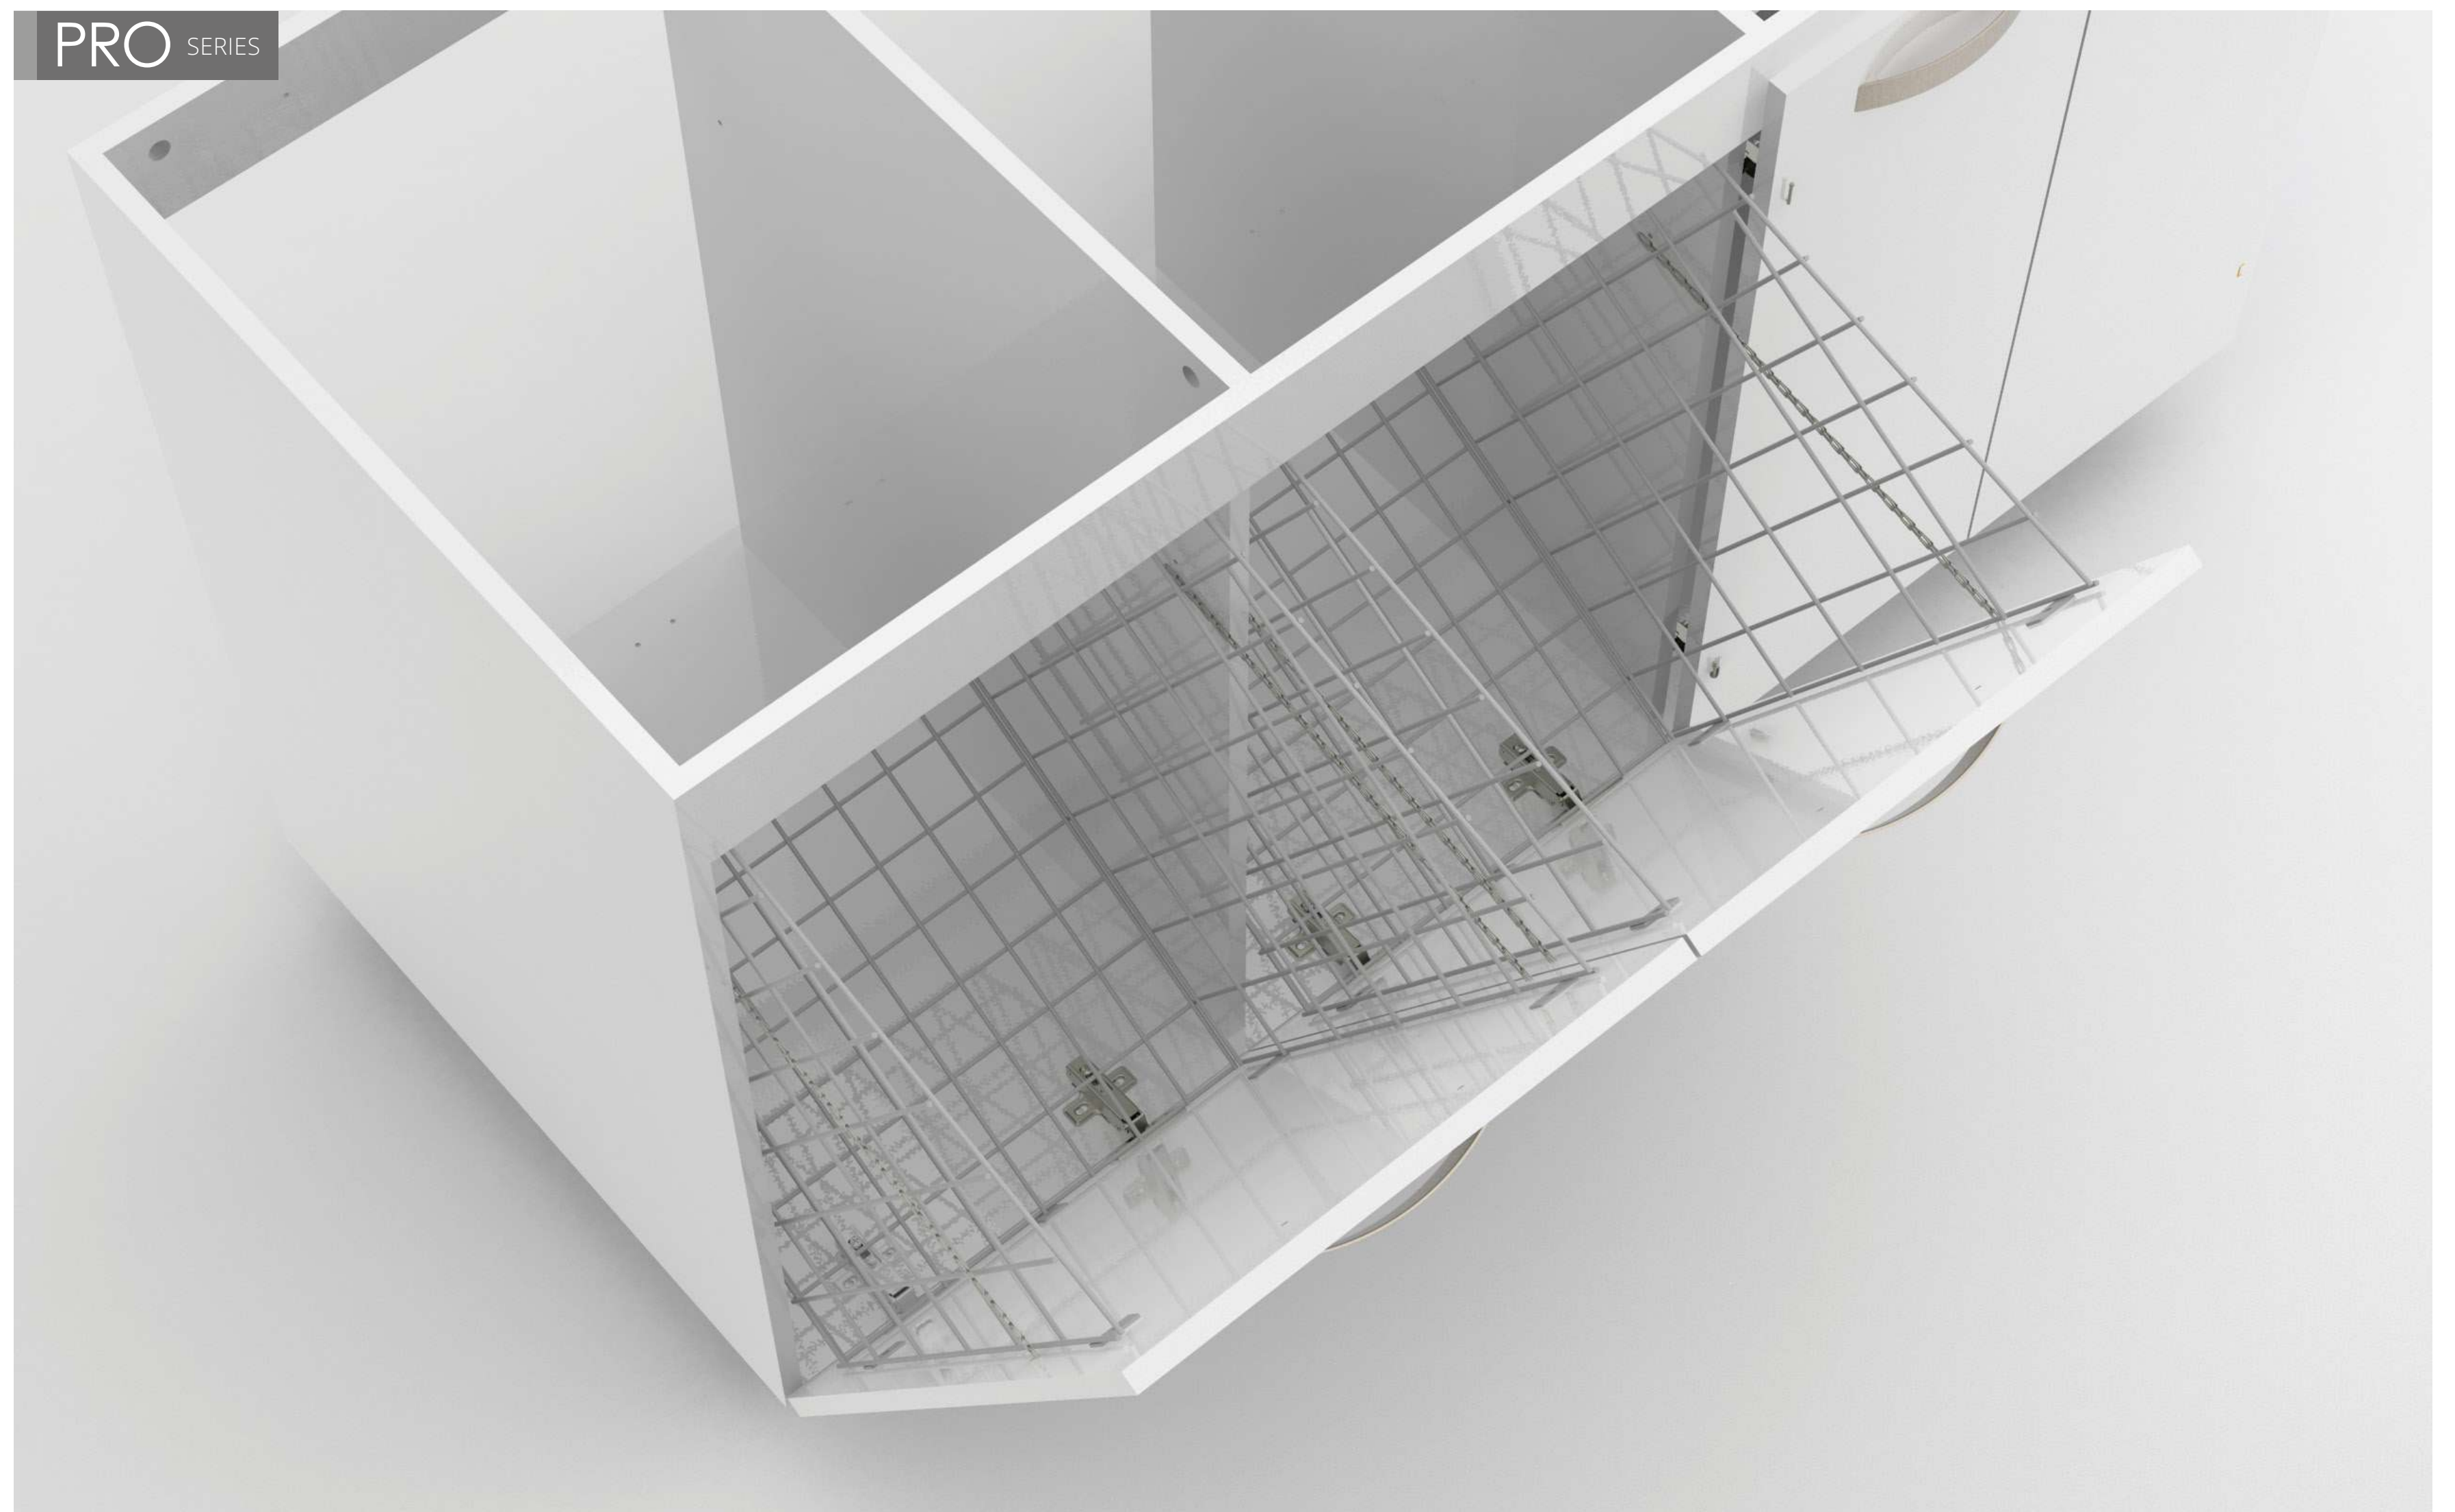

Smooth and glossy surface

Easy to clean

Easy to install

Sizes

Length	55"
Width	23.6"
Depth	2"

Pro MR Cabinet with Pro worktop 55"x23"

Pro MR Cabinet with Pro Laundry Sink 55"x23"

Pro MR Cabinet 55"x23" (Top View)