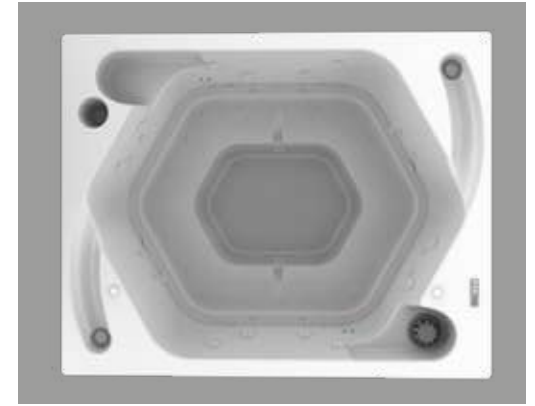

Available colors

- ☐ White **0100**
- ☐ Fog Gray **0500**
- ☐ Bone **0103**

Therapies and accessories

Included

Chromotherapy (led lights)	Wooden cabinet
Hydrotherapy (waterjets)	Wooden steps
Skimmer filter	Ozone and self-cleaning
Digital panel	Smart Spa / IOT