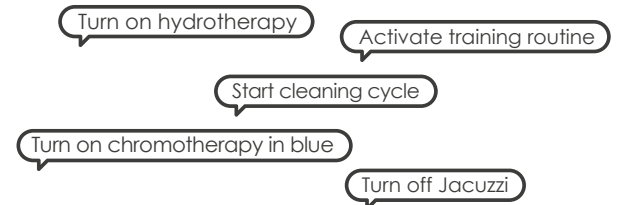

Control your jacuzzi from anywhere with your mobile device.

Whirlpools and bathtubs

Made of polyester resin reinforced with fiberglass. Firplak uses advanced polyester-based coatings (Gel-Coats), similar to those used in the luxury marine industry. These coatings enhance chemical resistance, provide UV protection, and add color and shine.