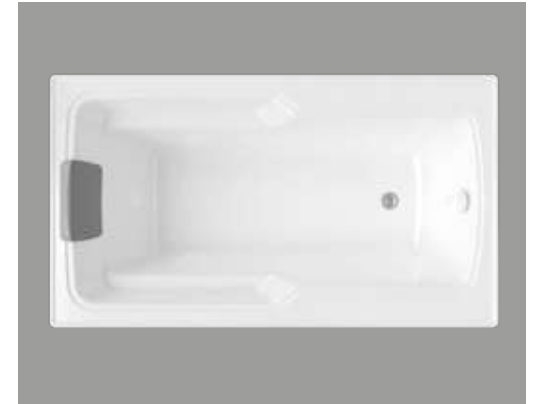

Available colors

☐ White
0100

☐ Bone
0103

Therapies and accessories

Included

Optional