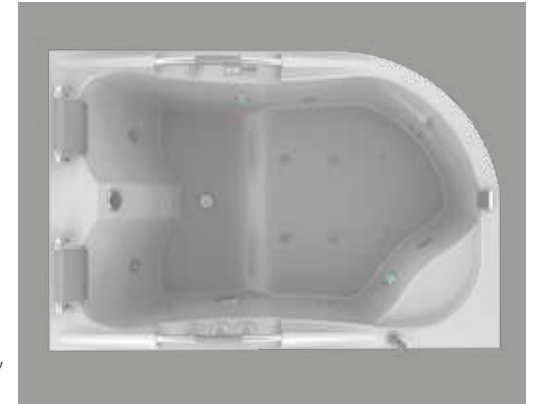

Available colors

○ White
0100

○ Bone
0103

Therapies and accessories

Included

Chromotherapy (led lights)	Small waterfall
Hydrotherapy (waterjets)	Pillow
Digital panel	L-shaped skirt
Hand shower kit	Smart Spa / IOT