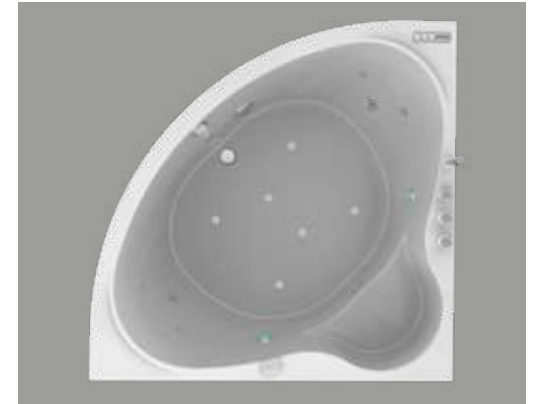

Two-Person Whirlpool Tub **Tahiti 60.2x63.5"**

- **Length**
  60.2"
- **Width**
  60.2"
- **Height**
  23.5"
- **Depth**
  18"
- **Capacity**
  113.5 gl

Available colors

○ White
0100

○ Bone
0103

Therapies and accessories

Included

Chromotherapy (led lights)	Small waterfall
Hydrotherapy (waterjets)	Pillow
Digital panel	L-shaped skirt
Hand shower kit	Smart Spa / IOT

Optional

- 1.5 kw Heater