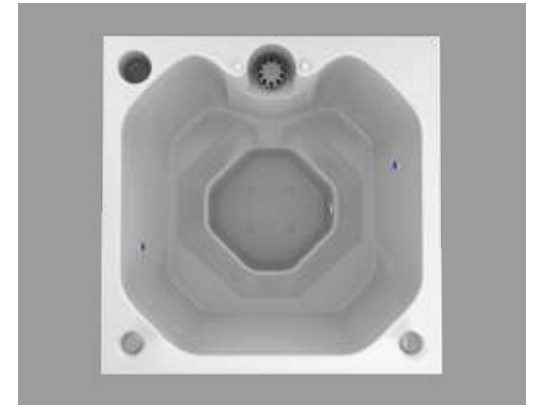

Basic Santorini Spa with Teak Cabinet **Ref: VHPT09-0009-000**

In-Ground Basic Santorini Spa **Ref: VHEM05-0006-000**

Spa

Basic Santorini 70.8x70.8"

- **Length**
70.8"
- **Width**
70.8"
- **Height**
34"
- **Depth**
29.6"
- **Capacity**
137g!