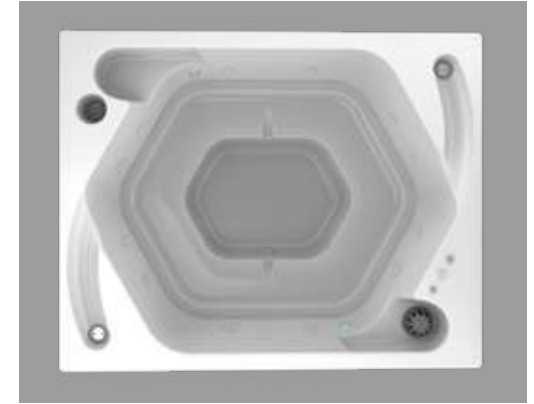

Basic Galapagos Spa with Teak Cabinet **Ref: VHPT09-0010-000**

In-Ground Basic Galapagos Spa **Ref: VHEM05-0009-000**

Spa

Basic Galápagos 99.2x79.5"

- **Length**
79.5"
- **Width**
99.2"
- **Height**
32.7"
- **Depth**
31.4"
- **Capacity**
369.84 gl