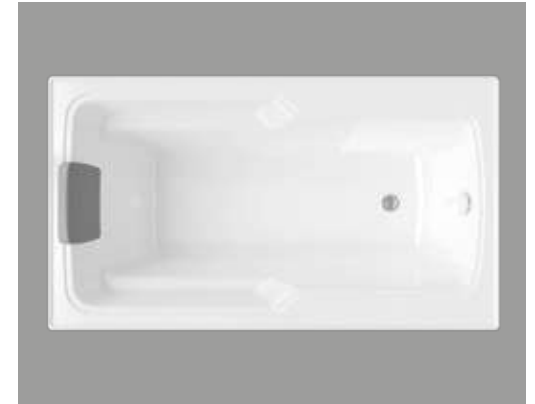

Available colors

☐ White
0100

☐ Bone
0103

Therapies and accessories

Included

Pillow

Optional

Small waterfall